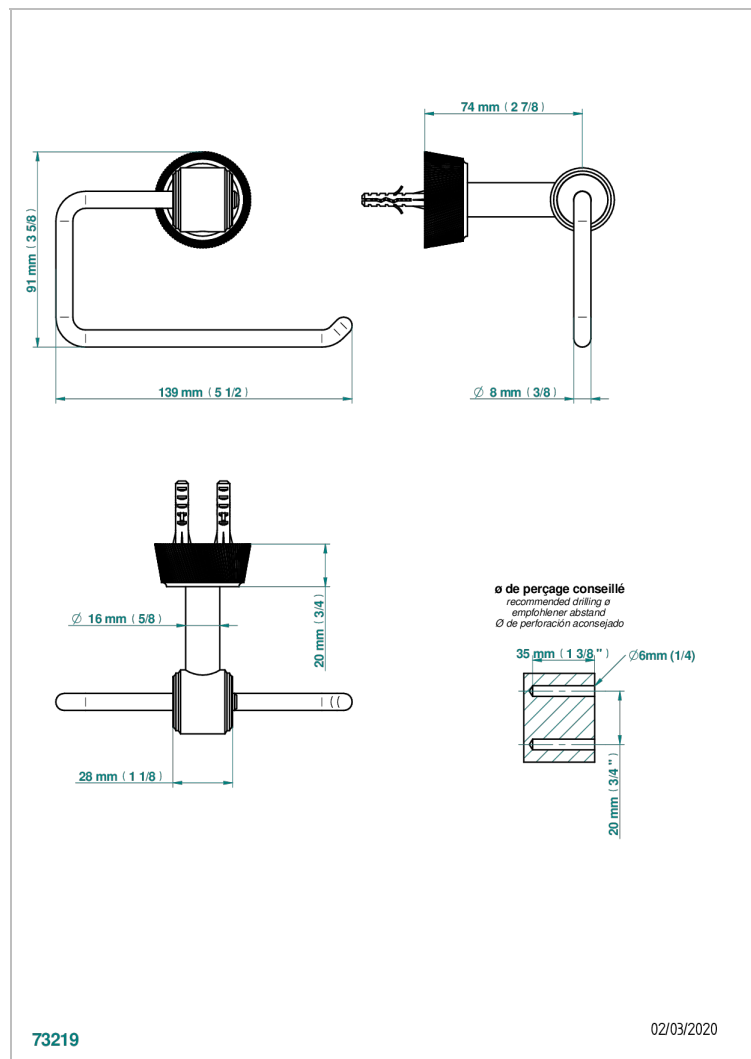

CORVAIR HOWLITE WITH LEVER HANDLES

U8G-538A

THG[®]
PARIS

Toilet paper holder, single mount without cover

CHARACTERISTIC

- Corvoir Howlite with lever handles
- Toilet paper holder, single mount without cover