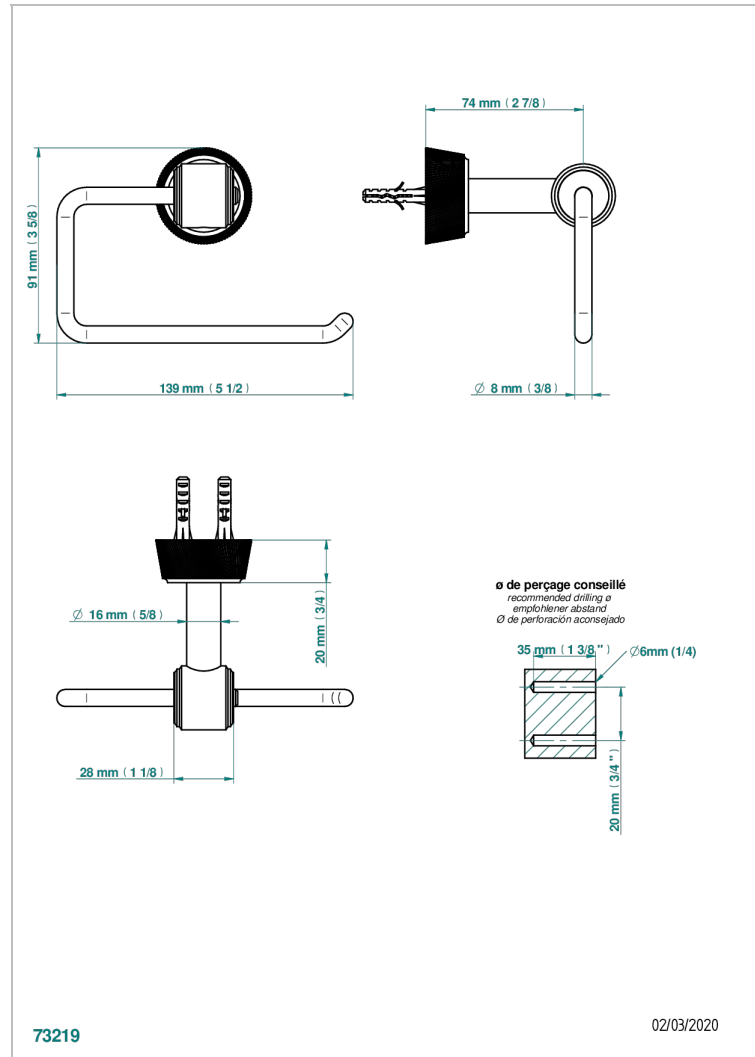

# CORVAIR HOWLITE

U8F-538A

Toilet paper holder, single mount without cover

THG<sup>®</sup>  
PARIS

## CHARACTERISTIC

- Corvaire Howlite
- Toilet paper holder, single mount without cover