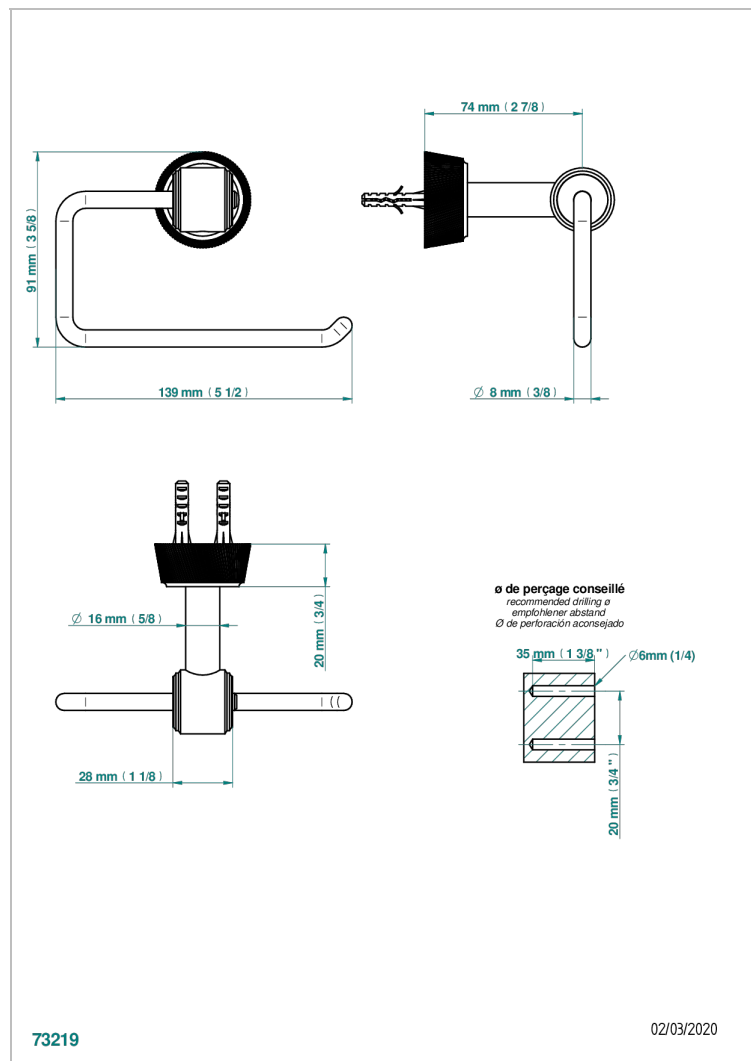

# CORVAIR WITH LEVER HANDLES

U8E-538A

Toilet paper holder, single mount without cover

## CHARACTERISTIC

- Corvaire with lever handles
- Toilet paper holder, single mount without cover