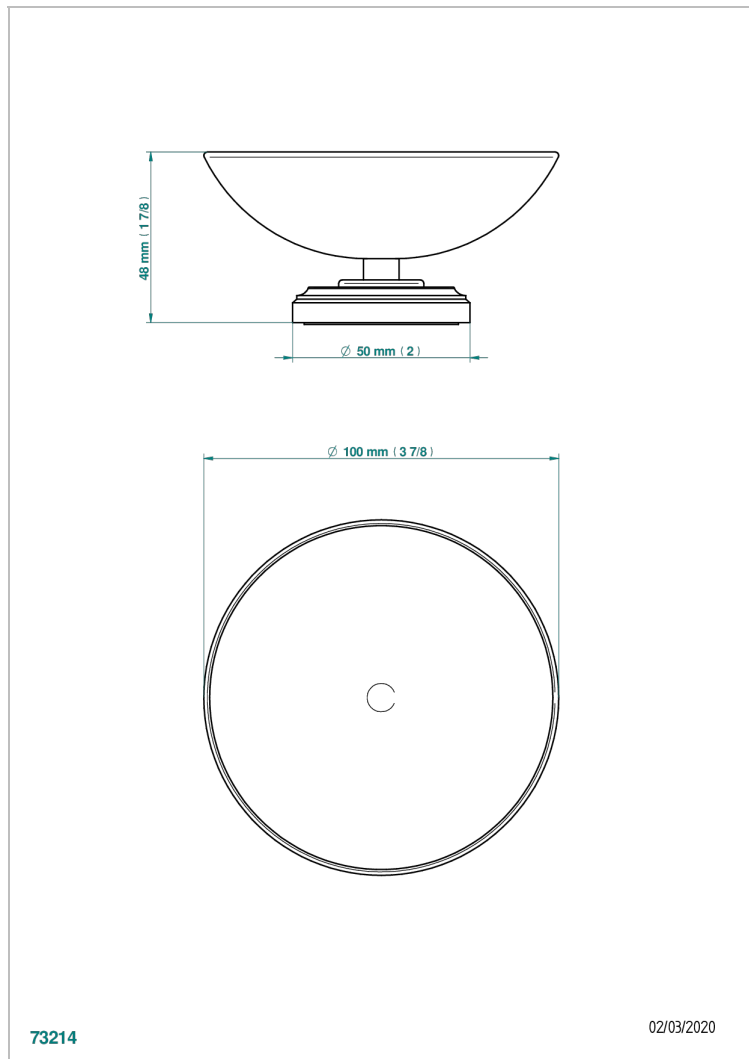

CORVAIR FIOR DI BOSCO WITH LEVER HANDLES

U8L-544

Soap dish, freestanding , 4" diameter

73214

02/03/2020

CHARACTERISTIC

- Corvair Fior di Bosco with lever handles
- Soap dish, freestanding , 4" diameter

AVAILABLE FINITIONS