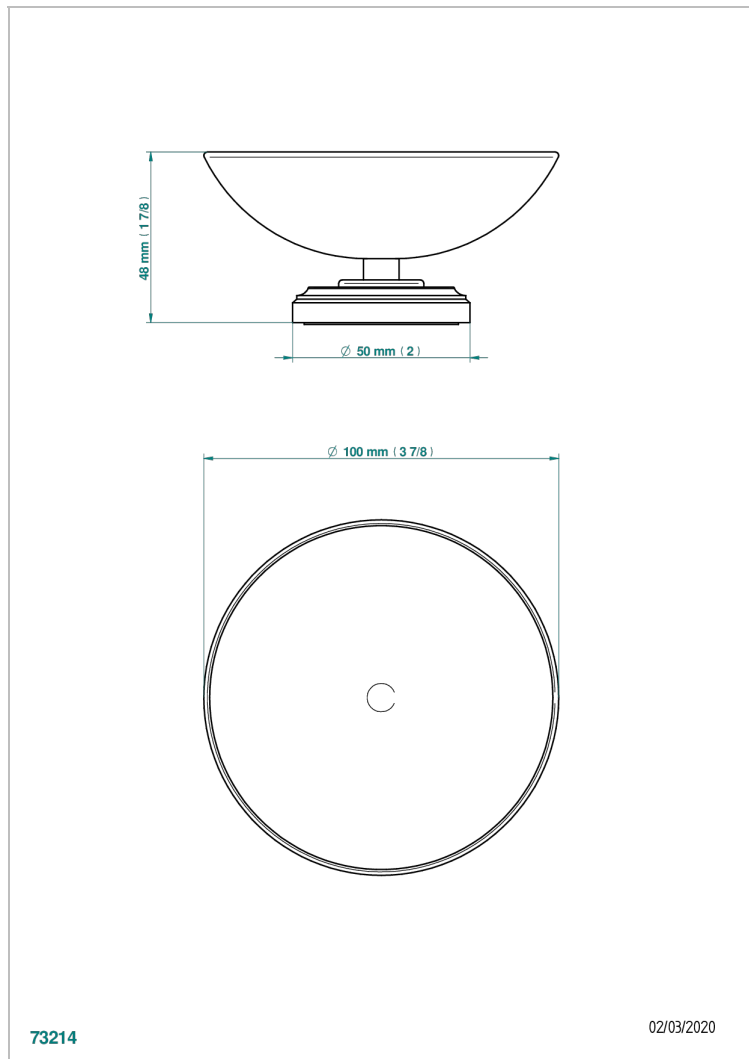

CORVAIR HOWLITE WITH LEVER HANDLES

U8G-544

Soap dish, freestanding , 4" diameter

THG[®]
PARIS

CHARACTERISTIC

- Corvair Howlite with lever handles
- Soap dish, freestanding , 4" diameter

AVAILABLE FINITIONS

Black ceram - D30
Blush PVD - H62
Brass color PVD - H49
Brown bronze color PVD - F33
Chrome polished - A02
Gold color PVD - H52