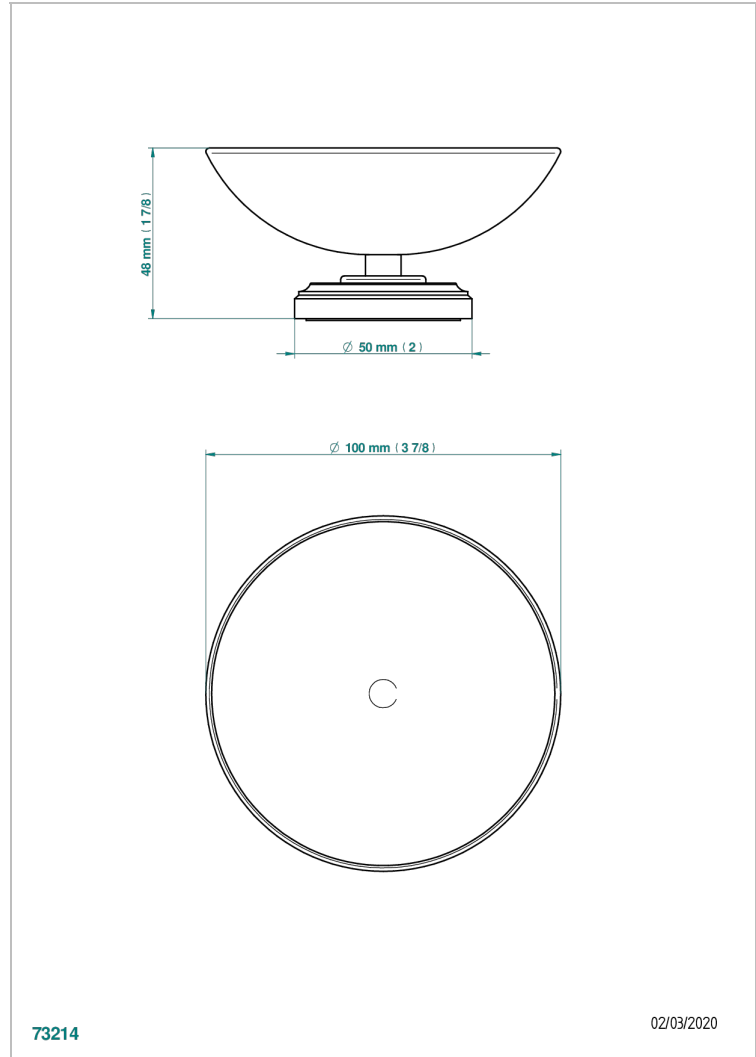

CORVAIR WITH LEVER HANDLES

U8E-544

Soap dish, freestanding , 4" diameter

73214

02/03/2020

CHARACTERISTIC

- Corvair with lever handles
- Soap dish, freestanding , 4" diameter

AVAILABLE FINITIONS

Umber PVD - H66