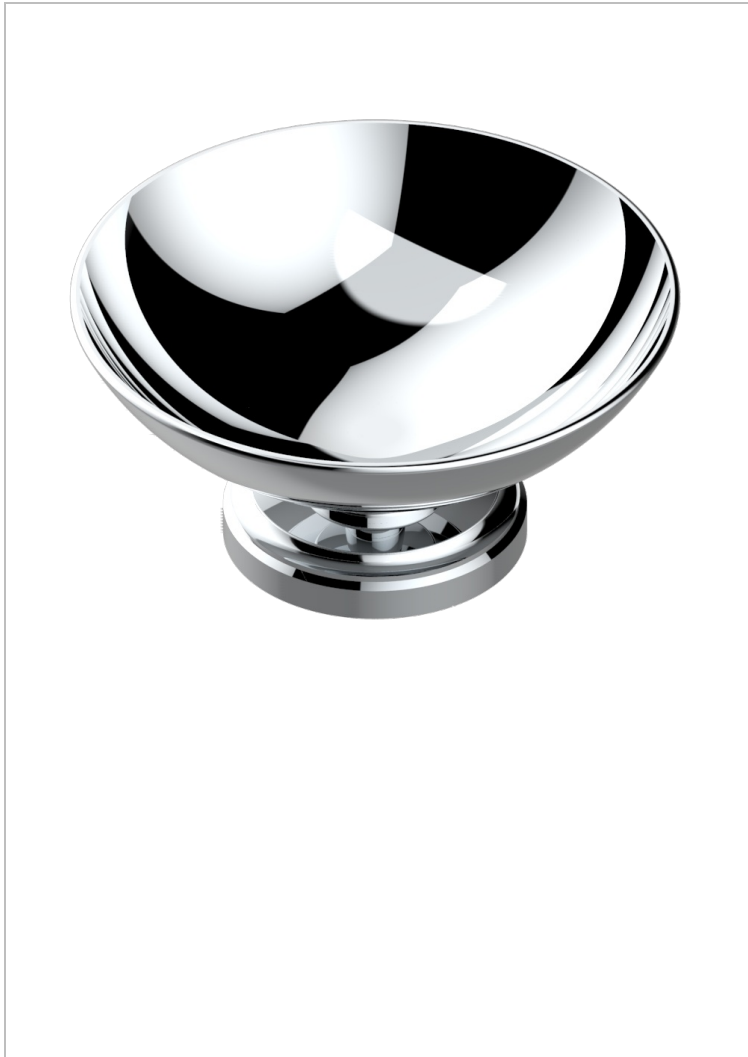

CORVAIR WITH LEVER HANDLES

U8E-544

Soap dish, freestanding , 4" diameter

73214

02/03/2020

CHARACTERISTIC

- Corvair with lever handles
- Soap dish, freestanding , 4" diameter

AVAILABLE FINITIONS

Black ceram - D30
Blush PVD - H62
Brass color PVD - H49
Brown bronze color PVD - F33
Chrome polished - A02
Gold color PVD - H52

Gold mat - F07
Gold polished - F01
Graphite PVD - H64
Light coated bronze - D01
Matt Umber PVD - H67
Matt blush PVD - H60

Matt brass color PVD - H50
Matt brown bronze color PVD - F34
Matt chrome (American satin) - C02
Matt gold color PVD - H53
Matt graphite PVD - H65
Matt nickel (American satin) - C01

Matt nickel color PVD - H56
Nickel color PVD - H55
Nickel polished - B01
Polished chrome with gold inlay - GA1
Soft gold - F30
Soft matt gold - F31