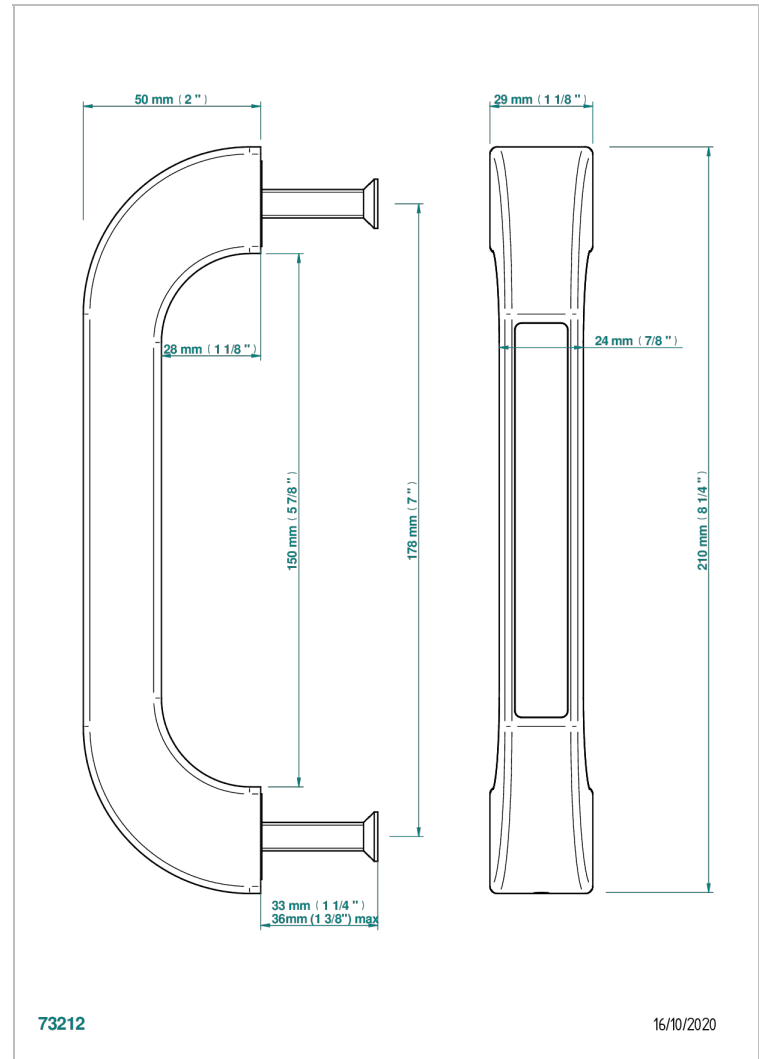

PULL DOOR HANDLES

B8F-DPGLM1S

Pull door handle (one side) , Glasgow metal inlay

CHARACTERISTIC

- Pull door handles
- Pull door handle (one side) , Glasgow metal inlay

AVAILABLE FINITIONS

Black ceram - D30
Blush PVD - H62
Brass color PVD - H49
Brown bronze color PVD - F33
Gold color PVD - H52
Graphite PVD - H64

Lacquered light bronze - D01
Matt Umber PVD - H67
Matt blush PVD - H60
Matt brass color PVD - H50
Matt brown bronze color PVD - F34
Matt gold - F07

Matt gold color PVD - H53
Matt graphite PVD - H65
Matt nickel (color finish) - C01
Matt nickel color PVD - H56
Nickel color PVD - H55
Polished chrome (color finish) - A02