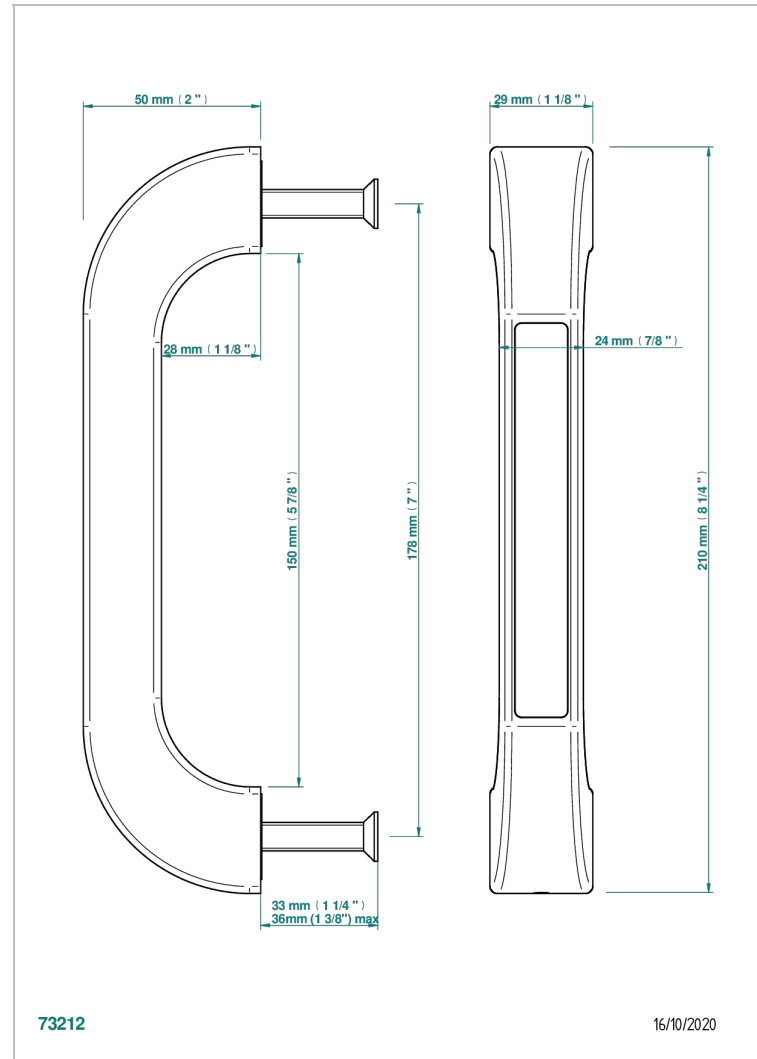

PULL DOOR HANDLES

B8F-DPGLM1S

Pull door handle (one side) , Glasgow metal inlay

CHARACTERISTIC

- Pull door handles
- Pull door handle (one side) , Glasgow metal inlay

AVAILABLE FINITIONS

Black ceram - D30
Blush PVD - H62
Brass color PVD - H49
Brown bronze color PVD - F33
Gold color PVD - H52
Graphite PVD - H64

Lacquered light bronze - D01
Matt Umber PVD - H67
Matt blush PVD - H60
Matt brass color PVD - H50
Matt brown bronze color PVD - F34
Matt gold - F07

Matt gold color PVD - H53
Matt graphite PVD - H65
Matt nickel (color finish) - C01
Matt nickel color PVD - H56
Nickel color PVD - H55
Polished chrome (color finish) - A02