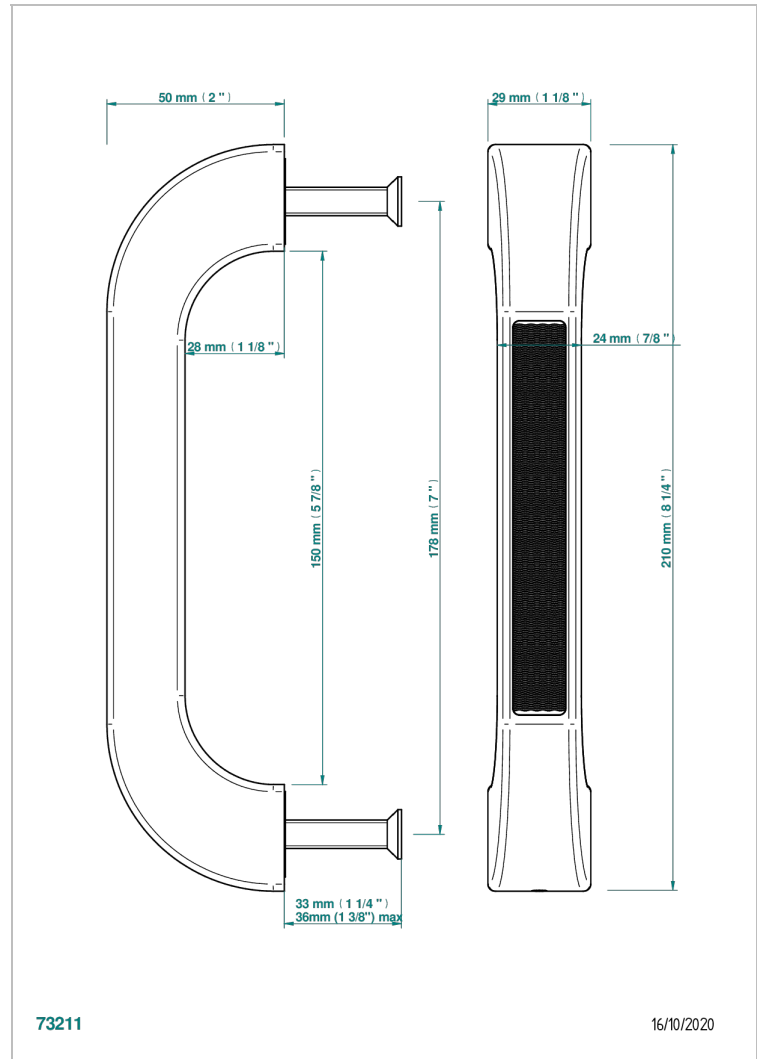

# PULL DOOR HANDLES

B8F-DPGLM9S

Pull door handle (one side) ,Glasgow guilloché wave

## CHARACTERISTIC

- Pull door handles
- Pull door handle (one side) ,Glasgow guilloché wave