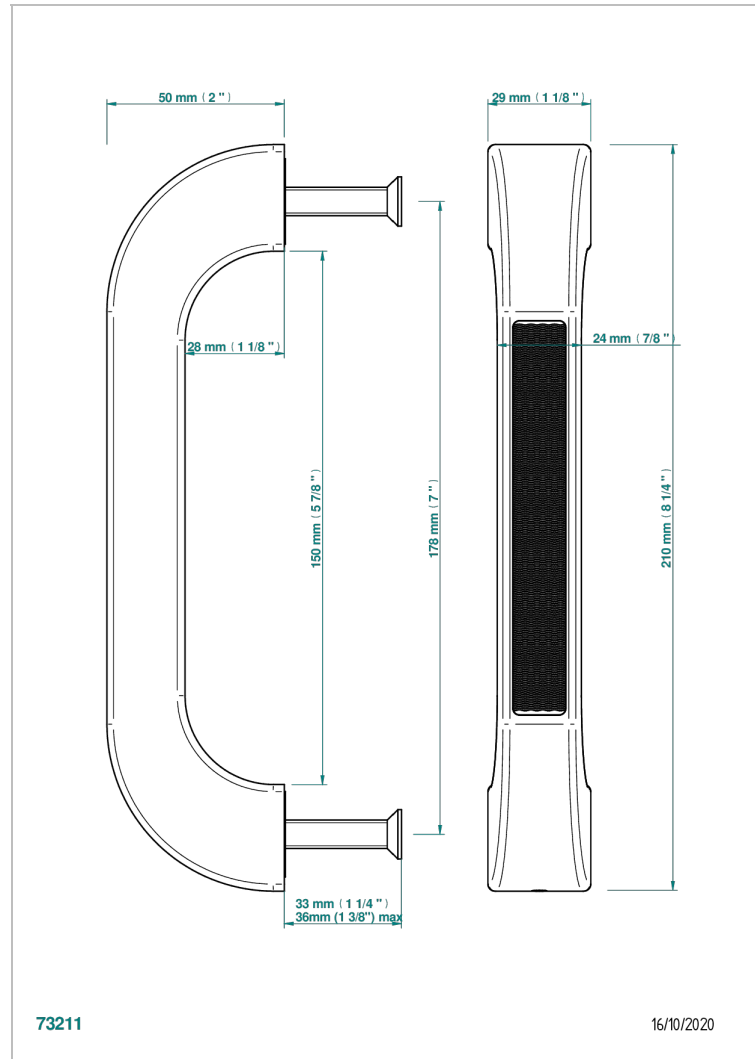

# PULL DOOR HANDLES

B8F-DPGLM9S

Pull door handle (one side) ,Glasgow guilloché wave

## CHARACTERISTIC

- Pull door handles
- Pull door handle (one side) ,Glasgow guilloché wave