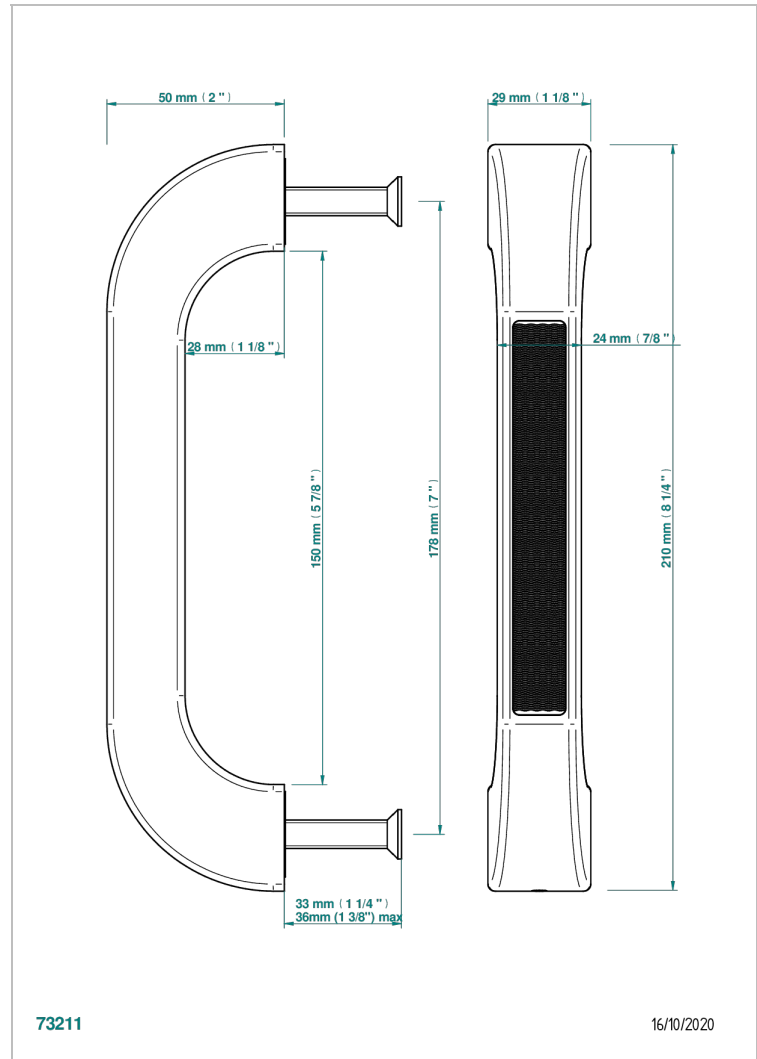

PULL DOOR HANDLES

B8F-DPGLM9S

Pull door handle (one side) ,Glasgow guilloché wave

CHARACTERISTIC

- Pull door handles
- Pull door handle (one side) ,Glasgow guilloché wave

AVAILABLE FINITIONS

Black ceram - D30
Blush PVD - H62
Brass color PVD - H49
Brown bronze color PVD - F33
Gold color PVD - H52
Graphite PVD - H64

Lacquered light bronze - D01
Matt Umber PVD - H67
Matt blush PVD - H60
Matt brass color PVD - H50
Matt brown bronze color PVD - F34
Matt gold - F07

Matt gold color PVD - H53
Matt graphite PVD - H65
Matt nickel (color finish) - C01
Matt nickel color PVD - H56
Nickel color PVD - H55
Polished chrome (color finish) - A02