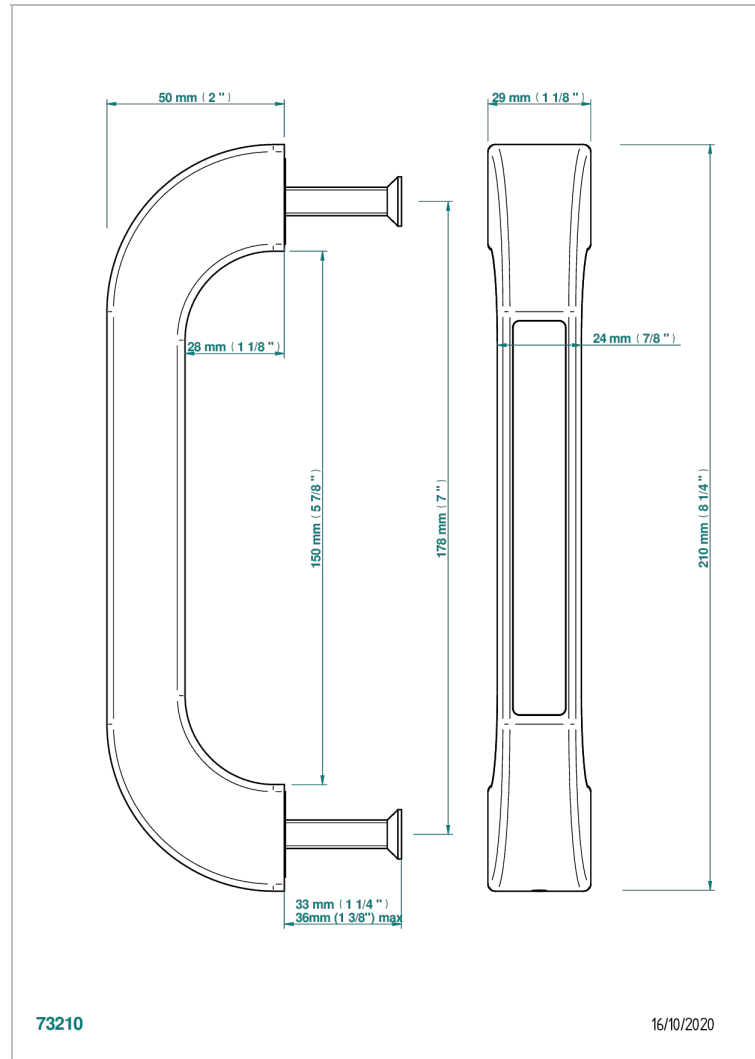

# PULL DOOR HANDLES

B8F-DPGLS3S

Pull door handle (one side) , Glasgow black onyx

## CHARACTERISTIC

- Pull door handles
- Pull door handle (one side) , Glasgow black onyx

## AVAILABLE FINITIONS

Black ceram - D30  
Blush PVD - H62  
Brass color PVD - H49  
Brown bronze color PVD - F33  
Gold color PVD - H52  
Graphite PVD - H64

Lacquered light bronze - D01  
Matt Umber PVD - H67  
Matt blush PVD - H60  
Matt brass color PVD - H50  
Matt brown bronze color PVD - F34  
Matt gold - F07