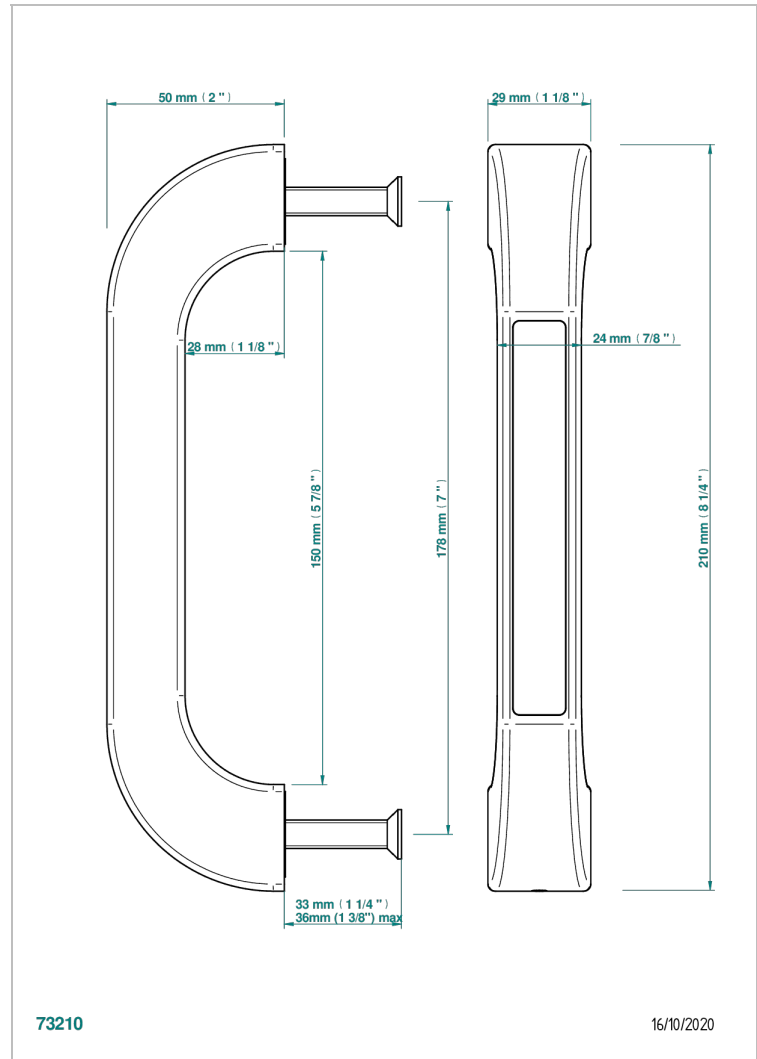

# PULL DOOR HANDLES

B8F-DPGLS3S

Pull door handle (one side) , Glasgow black onyx

## CHARACTERISTIC

- Pull door handles
- Pull door handle (one side) , Glasgow black onyx

## AVAILABLE FINITIONS

Black ceram - D30  
Blush PVD - H62  
Brass color PVD - H49  
Brown bronze color PVD - F33  
Gold color PVD - H52  
Graphite PVD - H64

Lacquered light bronze - D01  
Matt Umber PVD - H67  
Matt blush PVD - H60  
Matt brass color PVD - H50  
Matt brown bronze color PVD - F34  
Matt gold - F07