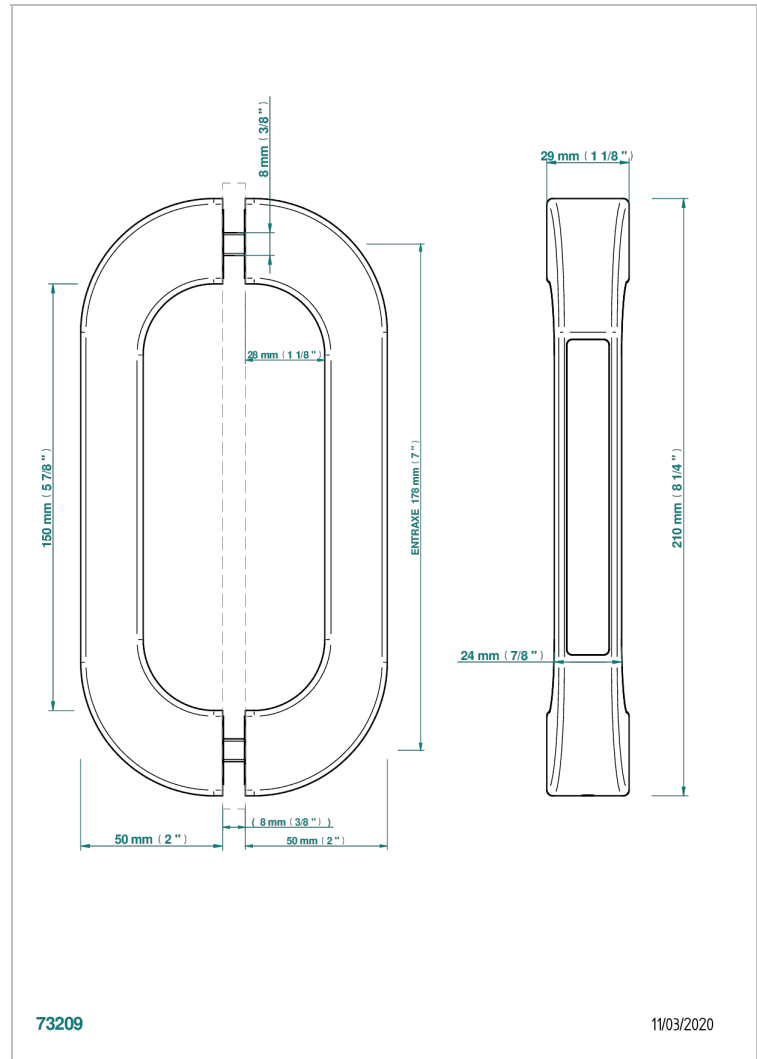

# PULL DOOR HANDLES

B8F-DPGLM1P

Pair of Pull door handle, Glasgow metal inlay

## CHARACTERISTIC

- Pull door handles
- Pair of Pull door handle, Glasgow metal inlay