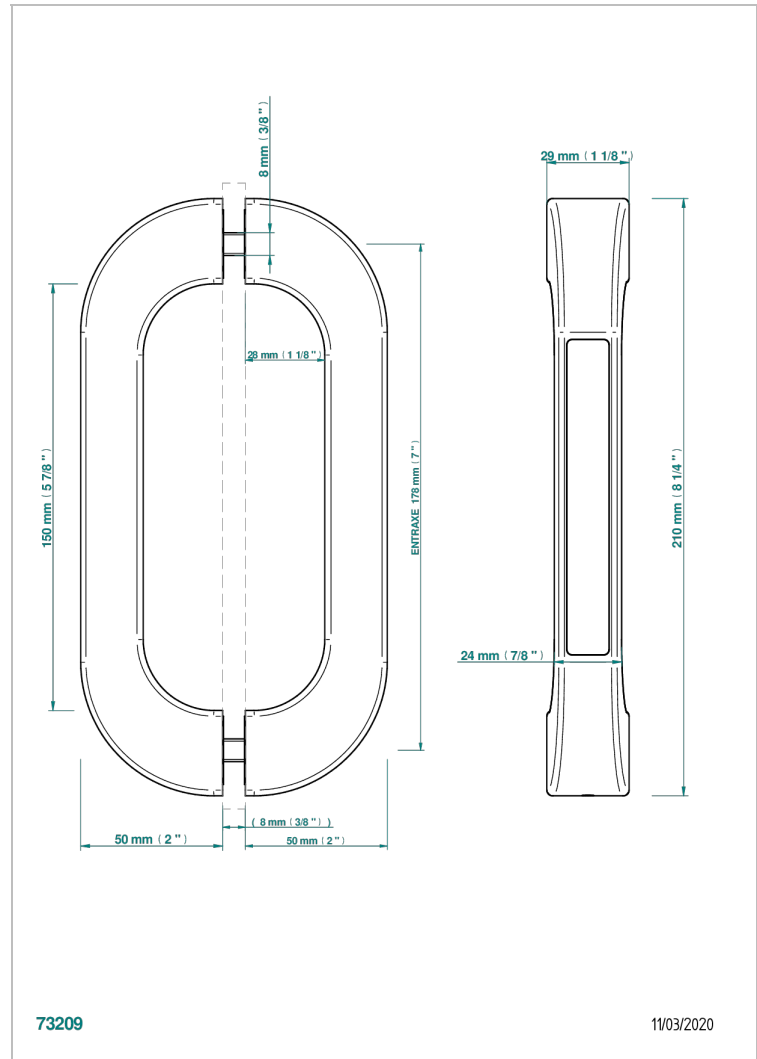

PULL DOOR HANDLES

B8F-DPGLM1P

Pair of Pull door handle, Glasgow metal inlay

CHARACTERISTIC

- Pull door handles
- Pair of Pull door handle, Glasgow metal inlay

AVAILABLE FINITIONS

Black ceram - D30
Blush PVD - H62
Brass color PVD - H49
Brown bronze color PVD - F33
Gold color PVD - H52
Graphite PVD - H64