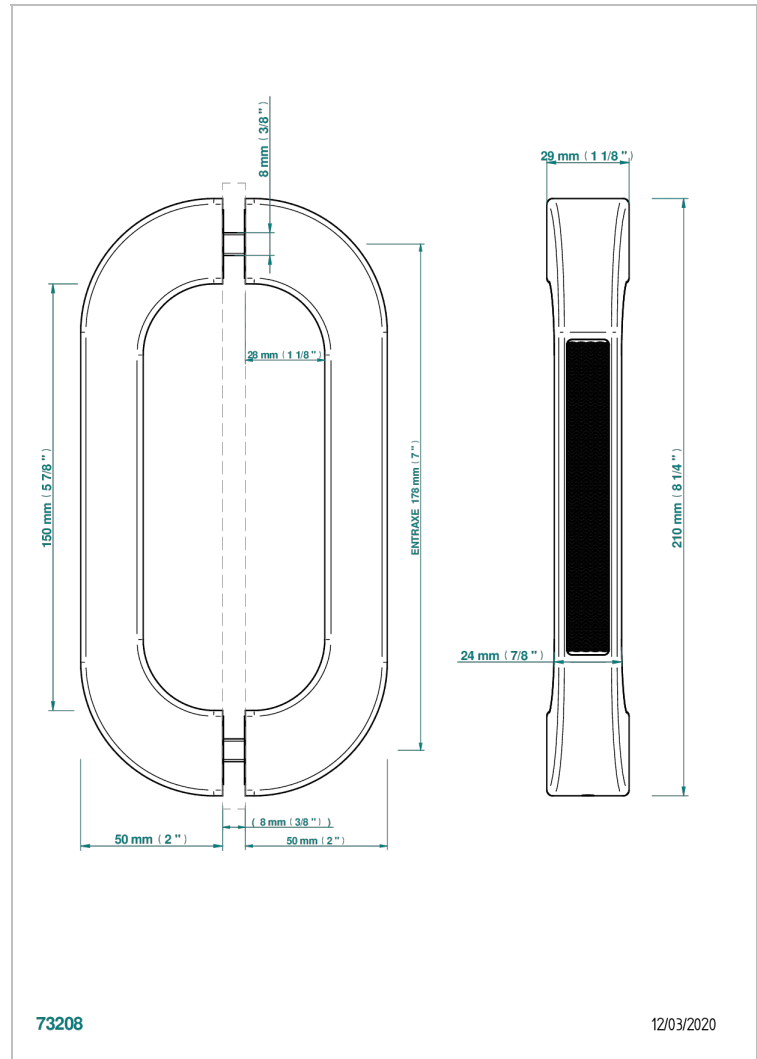

# PULL DOOR HANDLES

B8F-DPGLM9P

Pair of Pull door handle, Glasgow guilloché wave

## CHARACTERISTIC

- Pull door handles
- Pair of Pull door handle, Glasgow guilloché wave