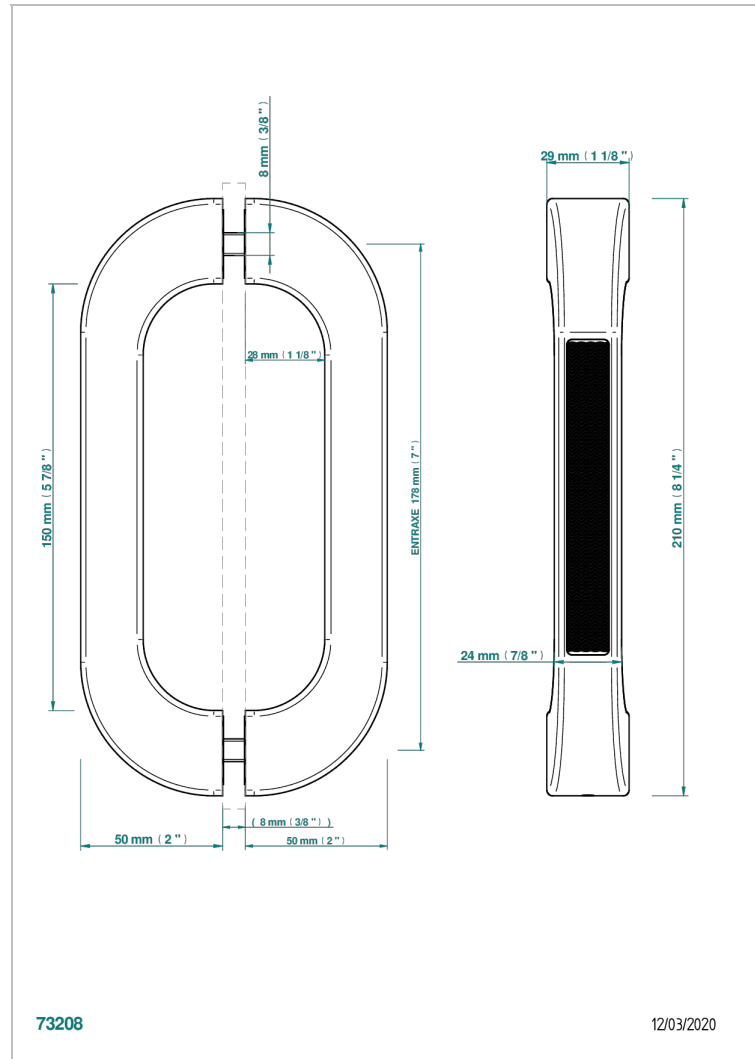

PULL DOOR HANDLES

B8F-DPGLM9P

Pair of Pull door handle, Glasgow guilloché wave

CHARACTERISTIC

- Pull door handles
- Pair of Pull door handle, Glasgow guilloché wave

AVAILABLE FINITIONS

Black ceram - D30
Blush PVD - H62
Brass color PVD - H49
Brown bronze color PVD - F33
Gold color PVD - H52
Graphite PVD - H64