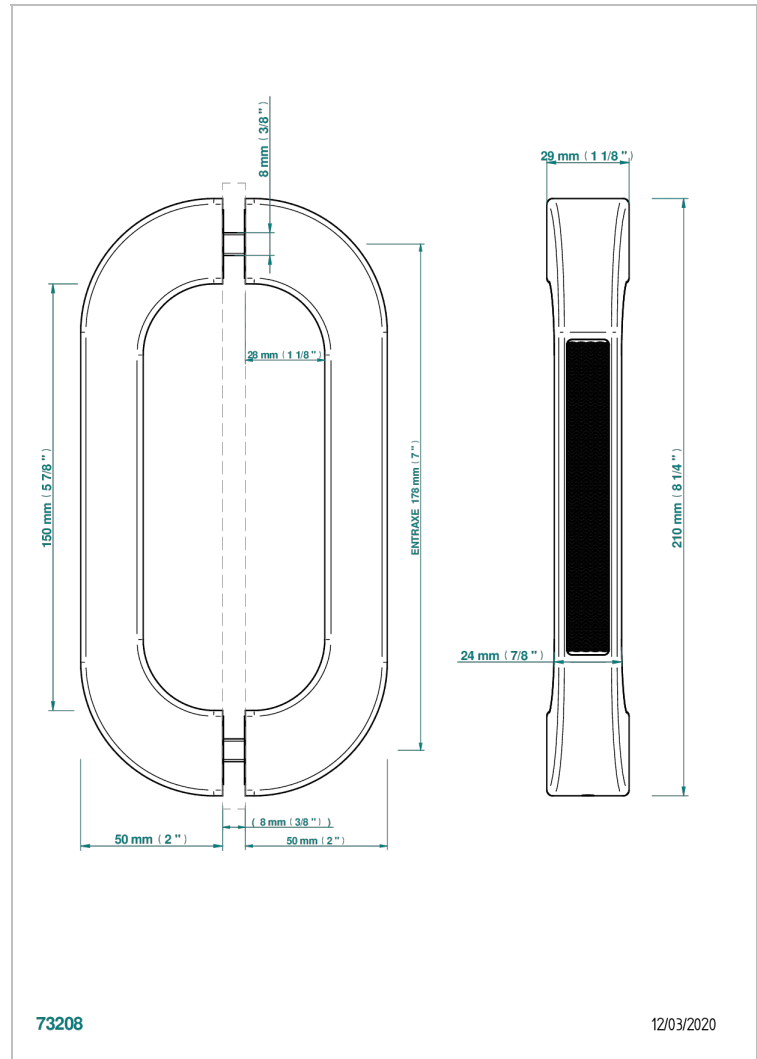

# PULL DOOR HANDLES

B8F-DPGLM9P

Pair of Pull door handle, Glasgow guilloché wave

THG<sup>®</sup>  
PARIS

## ХАРАКТЕРИСТИКИ

- Pull door handles
- Pair of Pull door handle, Glasgow guilloché wave