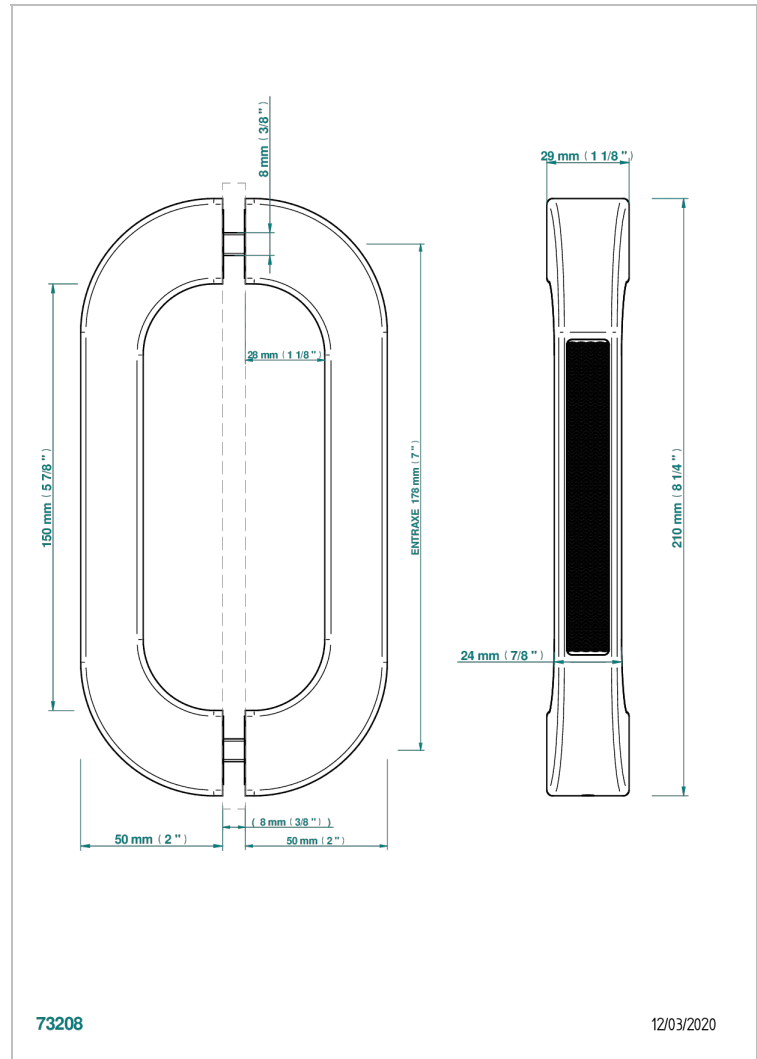

PULL DOOR HANDLES

B8F-DPGLM9P

Pair of Pull door handle, Glasgow guilloché wave

CHARACTERISTIC

- Pull door handles
- Pair of Pull door handle, Glasgow guilloché wave

AVAILABLE FINITIONS

Black ceram - D30
Blush PVD - H62
Brass color PVD - H49
Brown bronze color PVD - F33
Gold color PVD - H52
Graphite PVD - H64