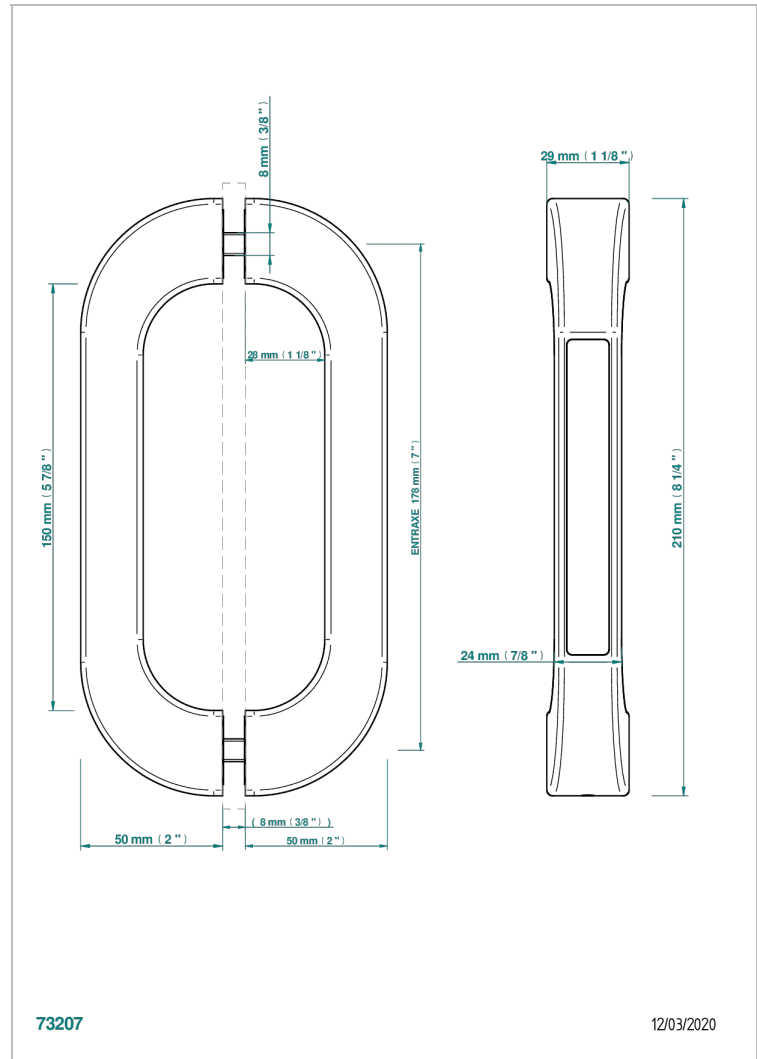

PULL DOOR HANDLES

B8F-DPGLS3P

Pair of Pull door handle, Glasgow black onyx

CHARACTERISTIC

- Pull door handles
- Pair of Pull door handle, Glasgow black onyx

AVAILABLE FINITIONS

Black ceram - D30
Blush PVD - H62
Brass color PVD - H49
Brown bronze color PVD - F33
Gold color PVD - H52
Graphite PVD - H64

Lacquered light bronze - D01
Matt Umber PVD - H67
Matt blush PVD - H60
Matt brass color PVD - H50
Matt brown bronze color PVD - F34
Matt gold - F07

Matt gold color PVD - H53
Matt graphite PVD - H65
Matt nickel (color finish) - C01
Matt nickel color PVD - H56
Nickel color PVD - H55
Polished chrome (color finish) - A02