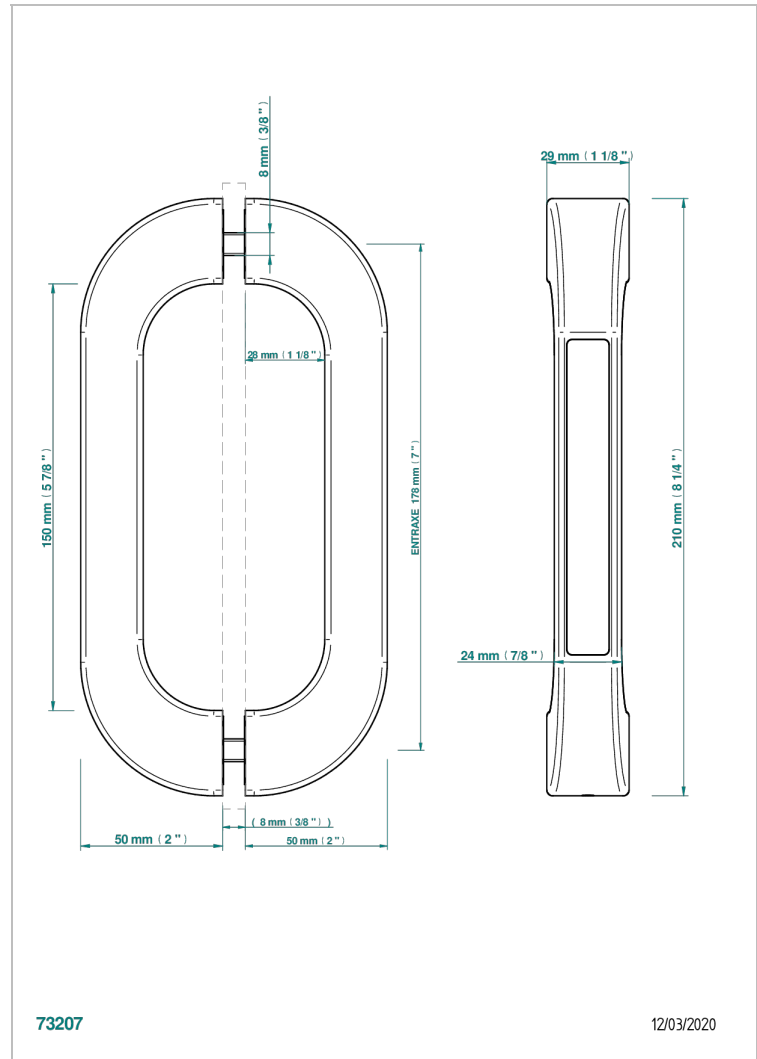

# PULL DOOR HANDLES

B8F-DPGLS3P

Pair of Pull door handle, Glasgow black onyx

## CHARACTERISTIC

- Pull door handles
- Pair of Pull door handle, Glasgow black onyx