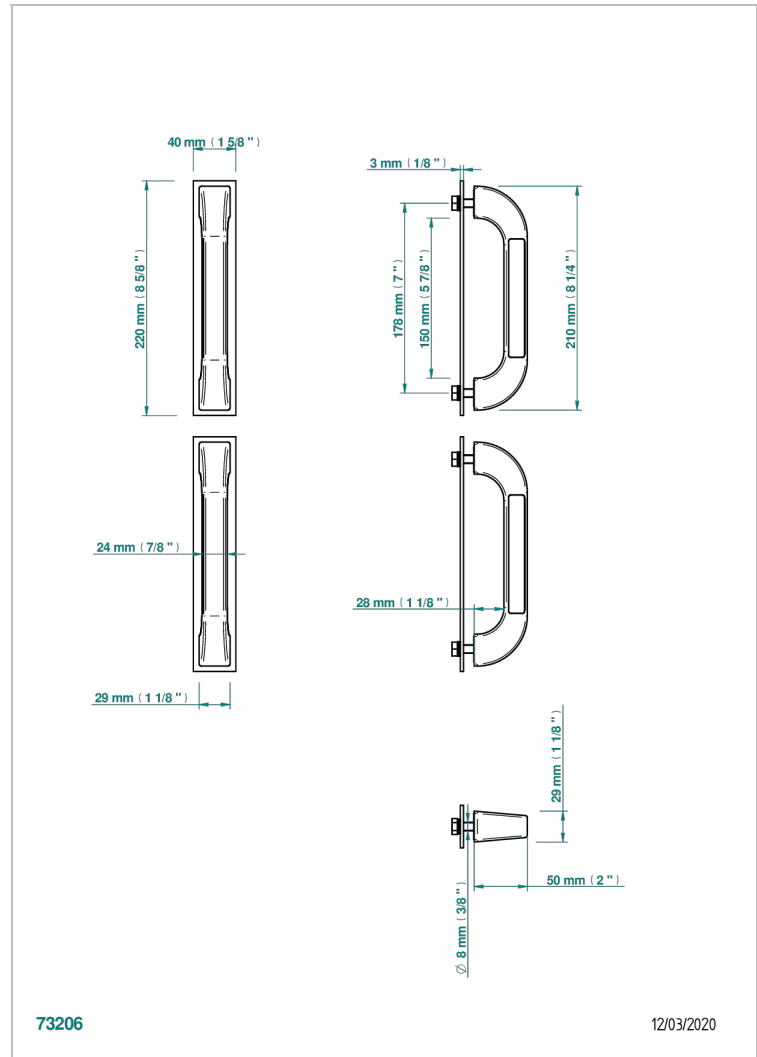

ACCESSORIES

B16-BHGLM1P

Pair of Bath handle, Glasgow metal inlay

73206

12/03/2020

CHARACTERISTIC

- Accessories
- Pair of Bath handle, Glasgow metal inlay

AVAILABLE FINITIONS

Black ceram - D30
Brass color PVD - H49
Brown bronze color PVD - F33
Chrome polished - A02
Gold polished - F01
Matt brass color PVD - H50

Matt brown bronze color PVD - F34
Matt nickel color PVD - H56
Nickel color PVD - H55