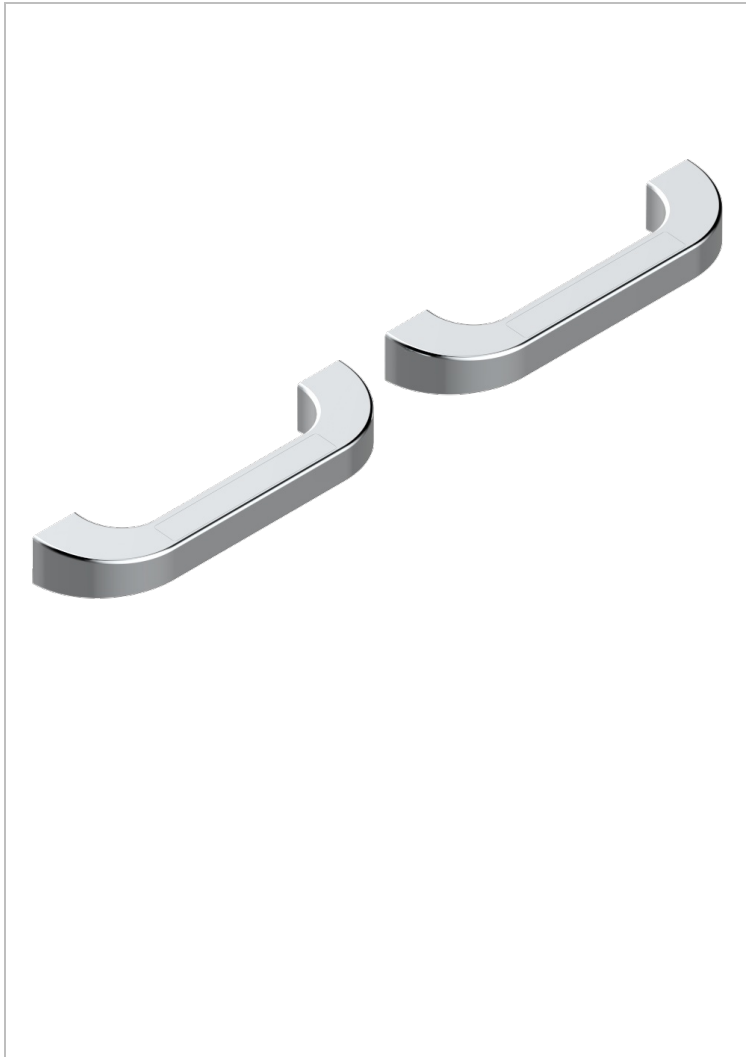

ACCESSORIES

B16-BHGLM1P

Pair of Bath handle, Glasgow metal inlay

73206

12/03/2020

CHARACTERISTIC

- Accessories
- Pair of Bath handle, Glasgow metal inlay

AVAILABLE FINITIONS

Black ceram - D30
Brass color PVD - H49
Brown bronze color PVD - F33
Chrome polished - A02
Gold polished - F01
Matt brass color PVD - H50

Matt brown bronze color PVD - F34
Matt nickel color PVD - H56
Nickel color PVD - H55