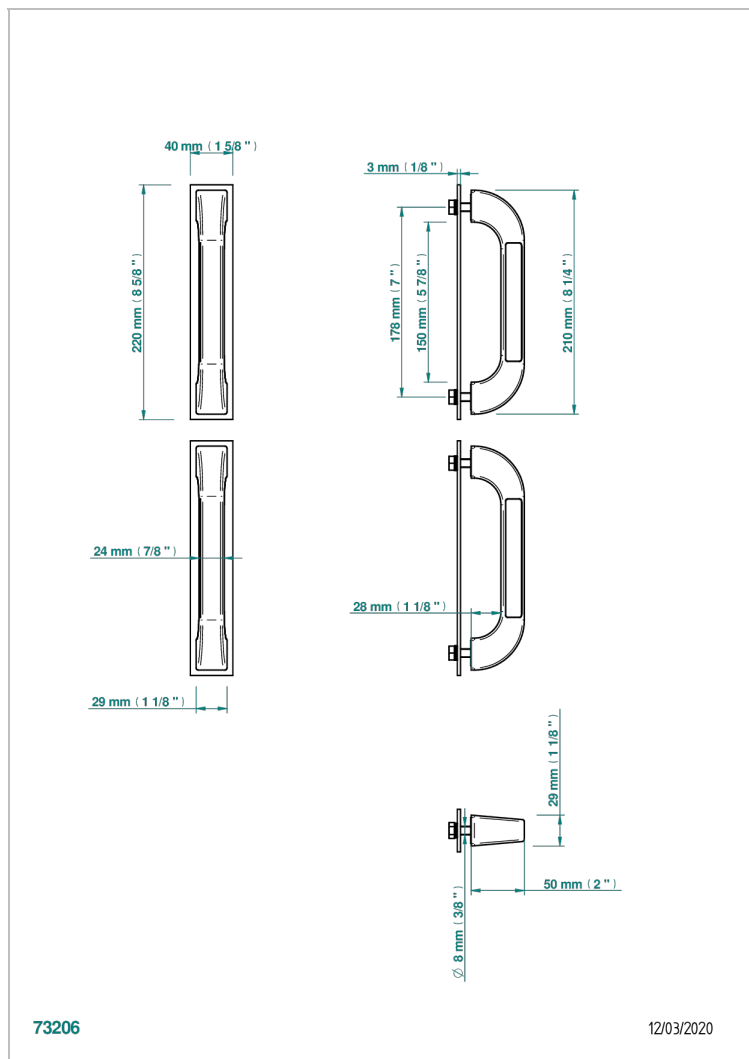

ACCESSORIES

B16-BHGLM1P

Pair of Bath handle, Glasgow metal inlay

73206

12/03/2020

CHARACTERISTIC

- Accessories
- Pair of Bath handle, Glasgow metal inlay

AVAILABLE FINITIONS