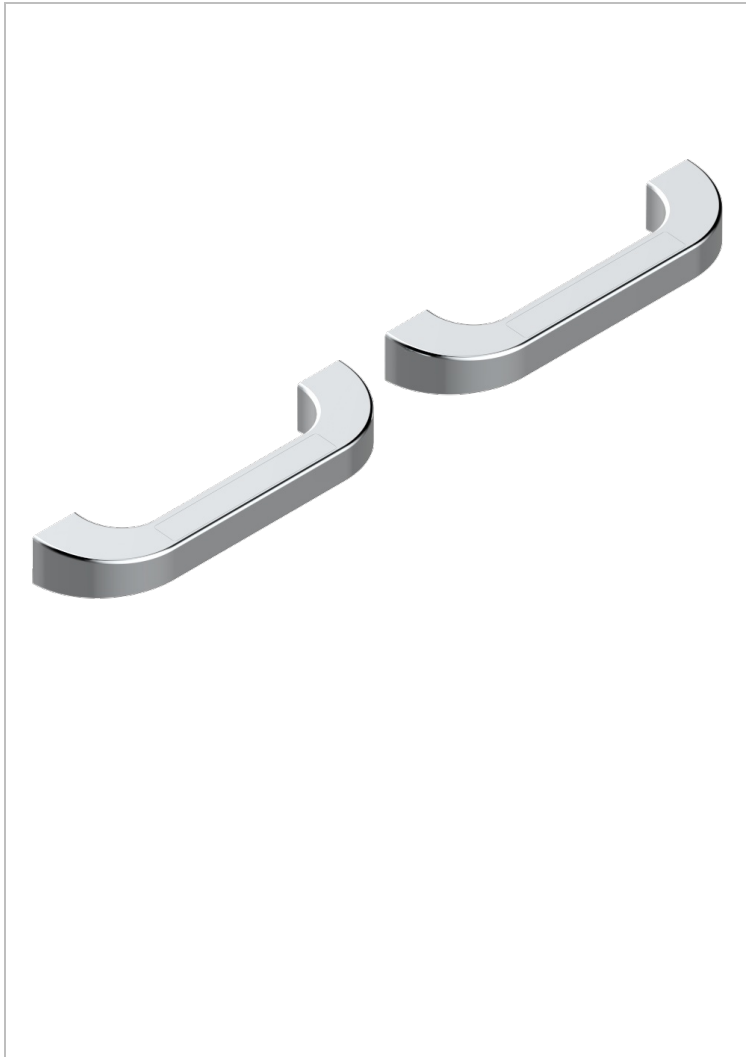

ACCESSORIES

B16-BHGLM1P

Pair of Bath handle, Glasgow metal inlay

73206

12/03/2020

CHARACTERISTIC

- Accessories
- Pair of Bath handle, Glasgow metal inlay

AVAILABLE FINITIONS

Black ceram - D30
Brass color PVD - H49
Brown bronze color PVD - F33
Matt brass color PVD - H50
Matt brown bronze color PVD - F34
Matt nickel color PVD - H56

Nickel color PVD - H55
Polished chrome (color finish) - A02
Polished gold (color finish) - F01