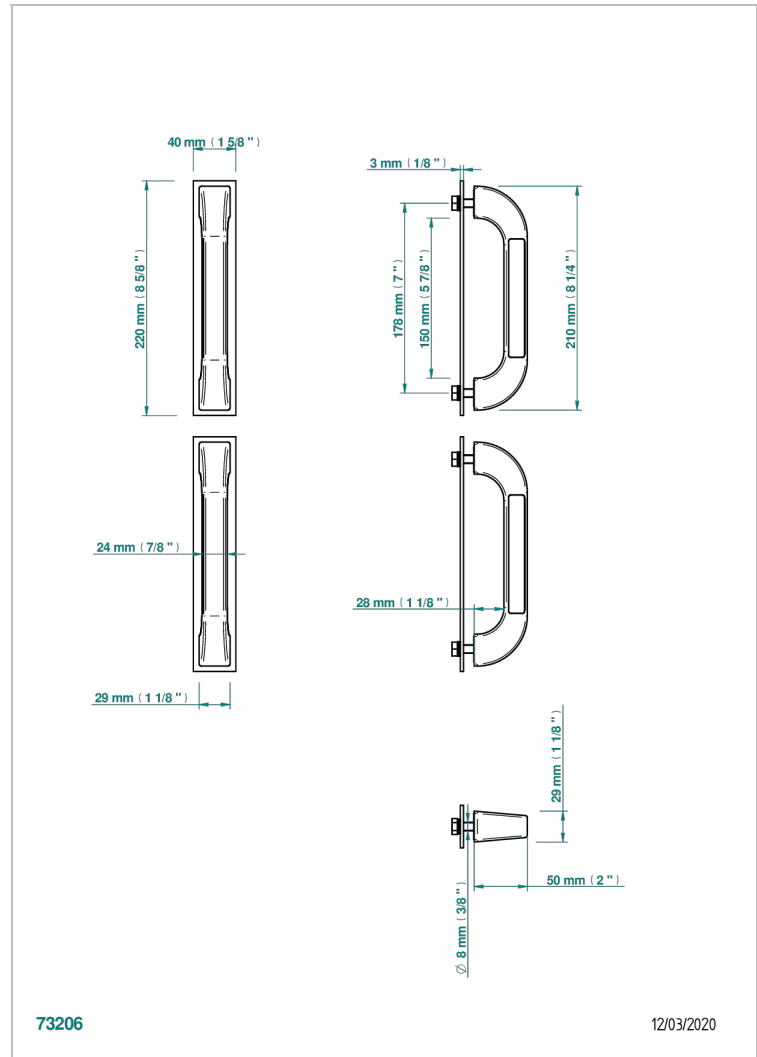

ACCESSORIES

B16-BHGLM1P

Pair of Bath handle, Glasgow metal inlay

73206

12/03/2020

CHARACTERISTIC

- Accessories
- Pair of Bath handle, Glasgow metal inlay

AVAILABLE FINITIONS

Black ceram - D30
Brass color PVD - H49
Brown bronze color PVD - F33
Matt brass color PVD - H50
Matt brown bronze color PVD - F34
Matt nickel color PVD - H56

Nickel color PVD - H55
Polished chrome (color finish) - A02
Polished gold (color finish) - F01