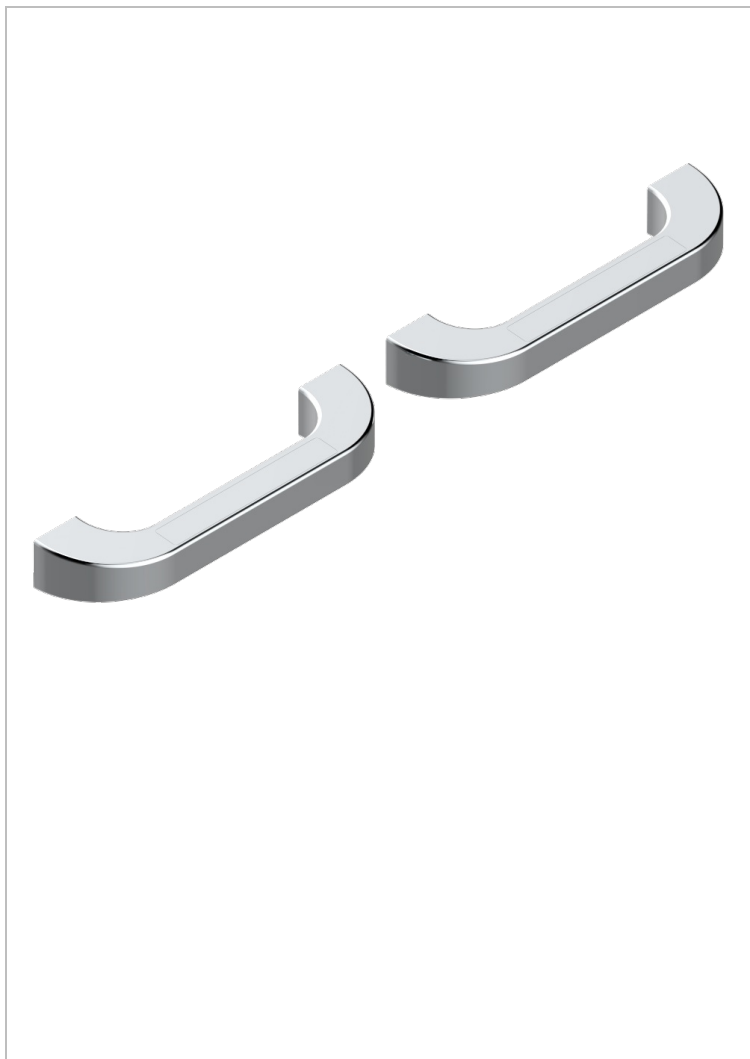

ACCESSORIES

B16-BHGLM1P

Pair of Bath handle, Glasgow metal inlay

73206

12/03/2020

CHARACTERISTIC

- Accessories
- Pair of Bath handle, Glasgow metal inlay

AVAILABLE FINITIONS

Black ceram - D30
Brass color PVD - H49
Brown bronze color PVD - F33
Matt brass color PVD - H50
Matt brown bronze color PVD - F34
Matt nickel color PVD - H56

Nickel color PVD - H55
Polished chrome (color finish) - A02
Polished gold (color finish) - F01