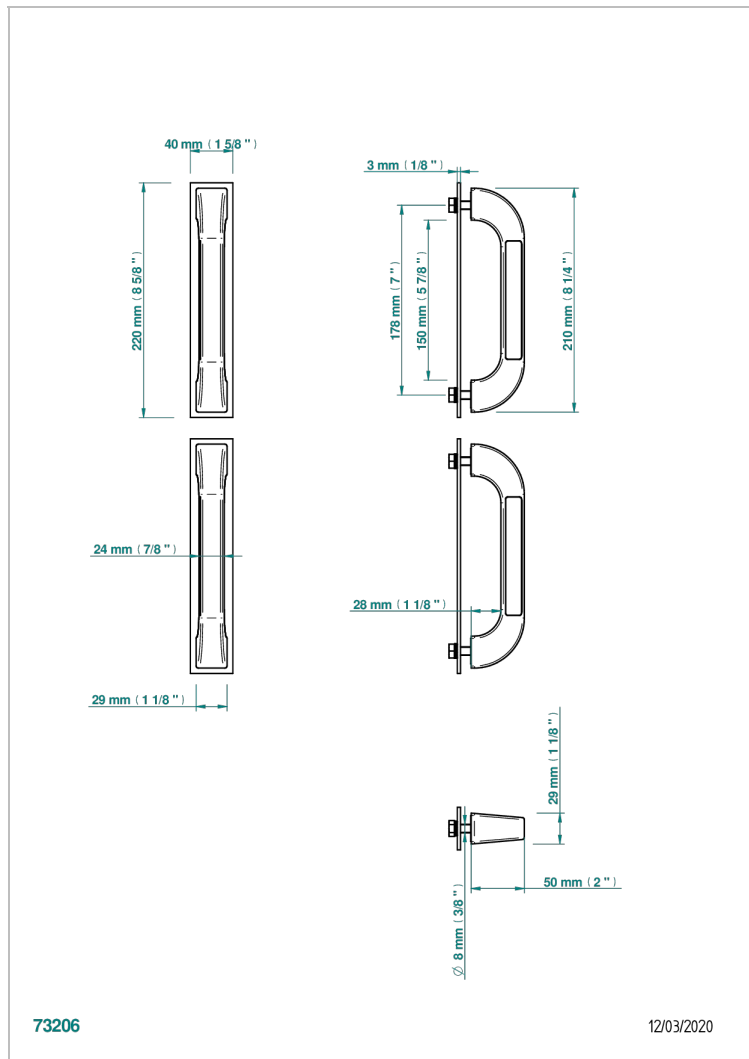

ACCESSORIES

B16-BHGLM1P

Pair of Bath handle, Glasgow metal inlay

73206

12/03/2020

CHARACTERISTIC

- Accessories
- Pair of Bath handle, Glasgow metal inlay

AVAILABLE FINITIONS