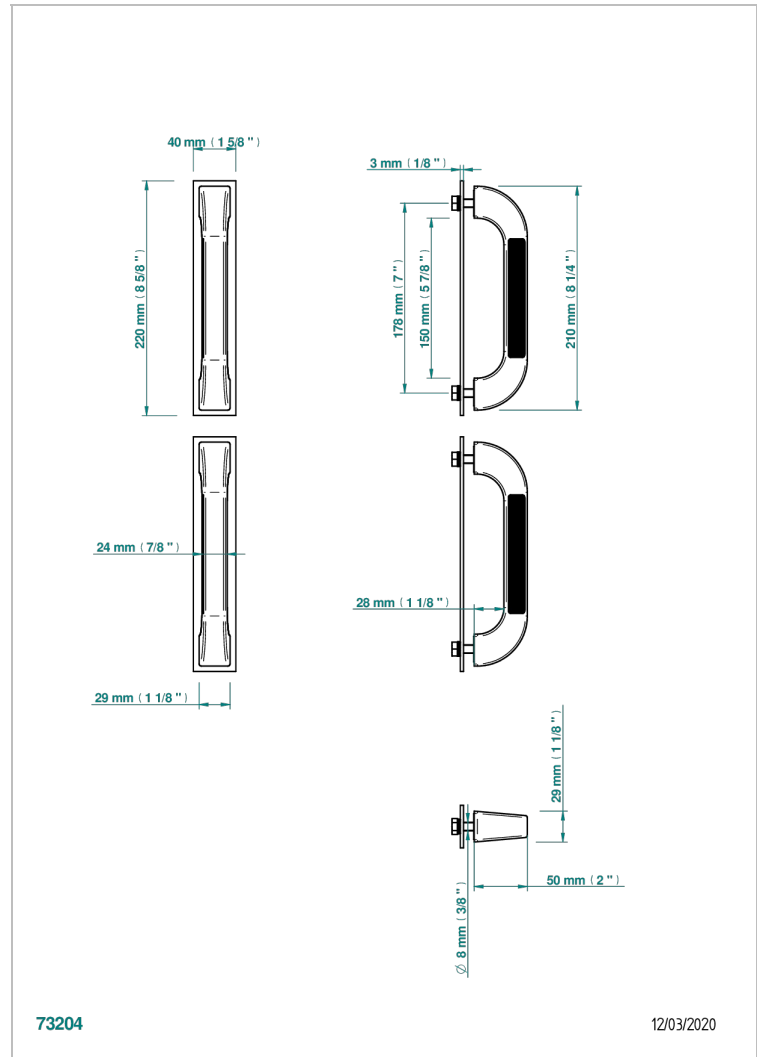

ACCESSORIES

B16-BHGLM9P

Pair of Bath handle, Glasgow guilloché wave

73204

12/03/2020

CHARACTERISTIC

- Accessories
- Pair of Bath handle, Glasgow guilloché wave

AVAILABLE FINITIONS

Black ceram - D30
Brass color PVD - H49
Brown bronze color PVD - F33
Matt brass color PVD - H50
Matt brown bronze color PVD - F34
Matt nickel color PVD - H56

Nickel color PVD - H55
Polished chrome (color finish) - A02
Polished gold (color finish) - F01