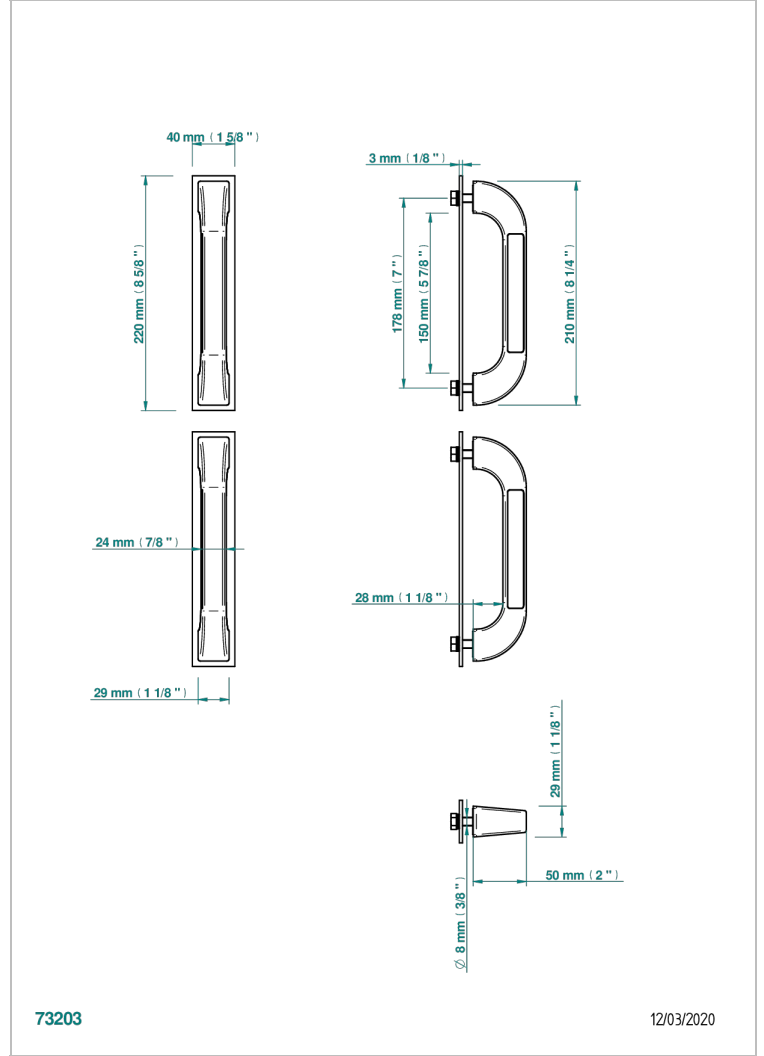

ACCESSORIES

B16-BHGLS3P

Pair of Bath handle, Glasgow black onyx

73203

12/03/2020

CHARACTERISTIC

- Accessories
- Pair of Bath handle, Glasgow black onyx

AVAILABLE FINITIONS

- Black ceram - D30
- Brass color PVD - H49
- Brown bronze color PVD - F33
- Chrome polished - A02
- Gold polished - F01
- Matt brass color PVD - H50

- Matt brown bronze color PVD - F34
- Matt nickel color PVD - H56
- Nickel color PVD - H55