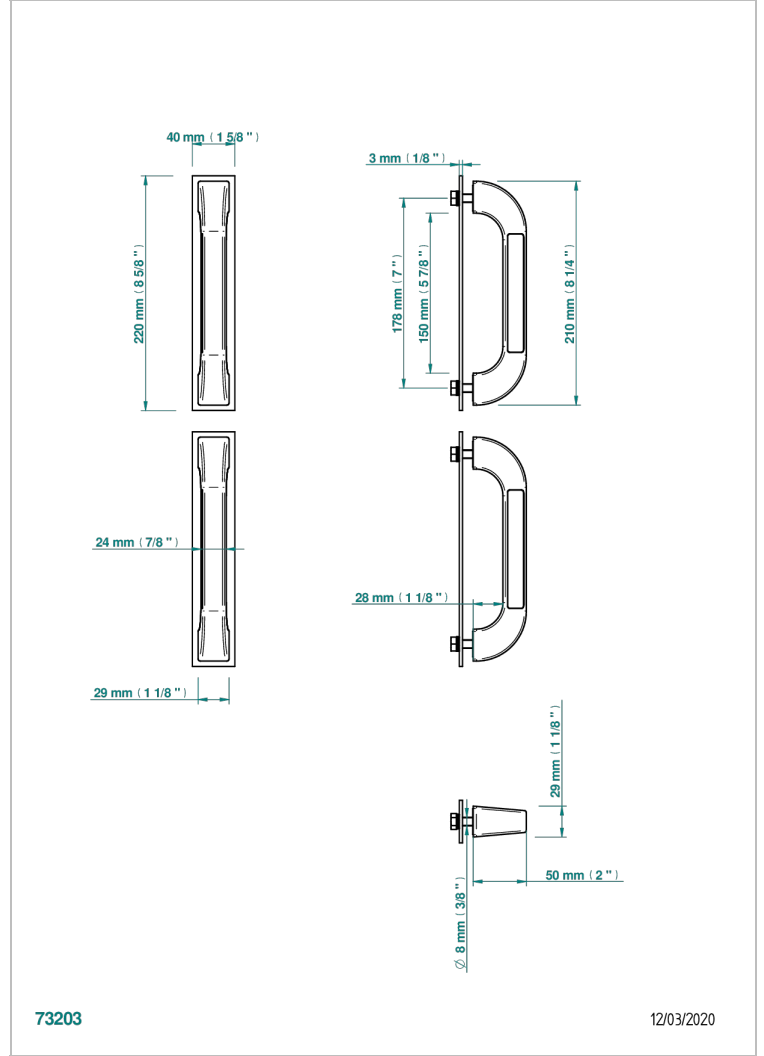

ACCESSORIES

B16-BHGLS3P

Pair of Bath handle, Glasgow black onyx

73203

12/03/2020

CHARACTERISTIC

- Accessories
- Pair of Bath handle, Glasgow black onyx

AVAILABLE FINITIONS

- Black ceram - D30
- Brass color PVD - H49
- Brown bronze color PVD - F33
- Matt brass color PVD - H50
- Matt brown bronze color PVD - F34
- Matt nickel color PVD - H56

- Nickel color PVD - H55
- Polished chrome (color finish) - A02
- Polished gold (color finish) - F01