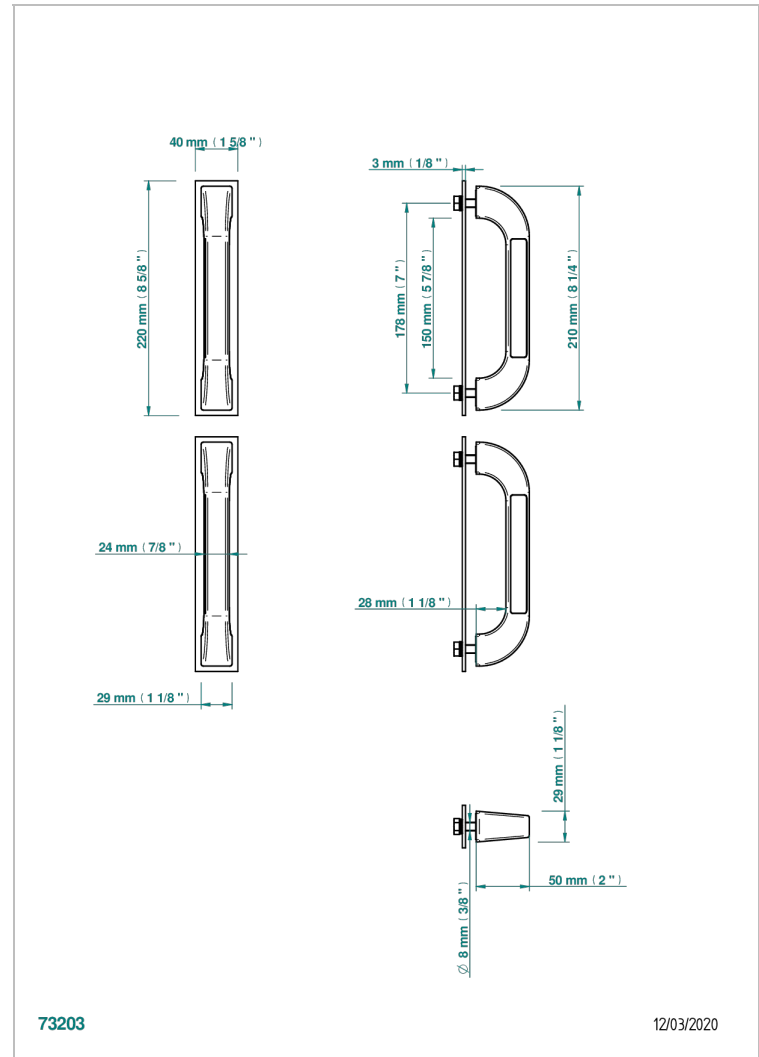

ACCESSORIES

B16-BHGLS3P

Pair of Bath handle, Glasgow black onyx

73203

12/03/2020

CHARACTERISTIC

- Accessories
- Pair of Bath handle, Glasgow black onyx

AVAILABLE FINITIONS