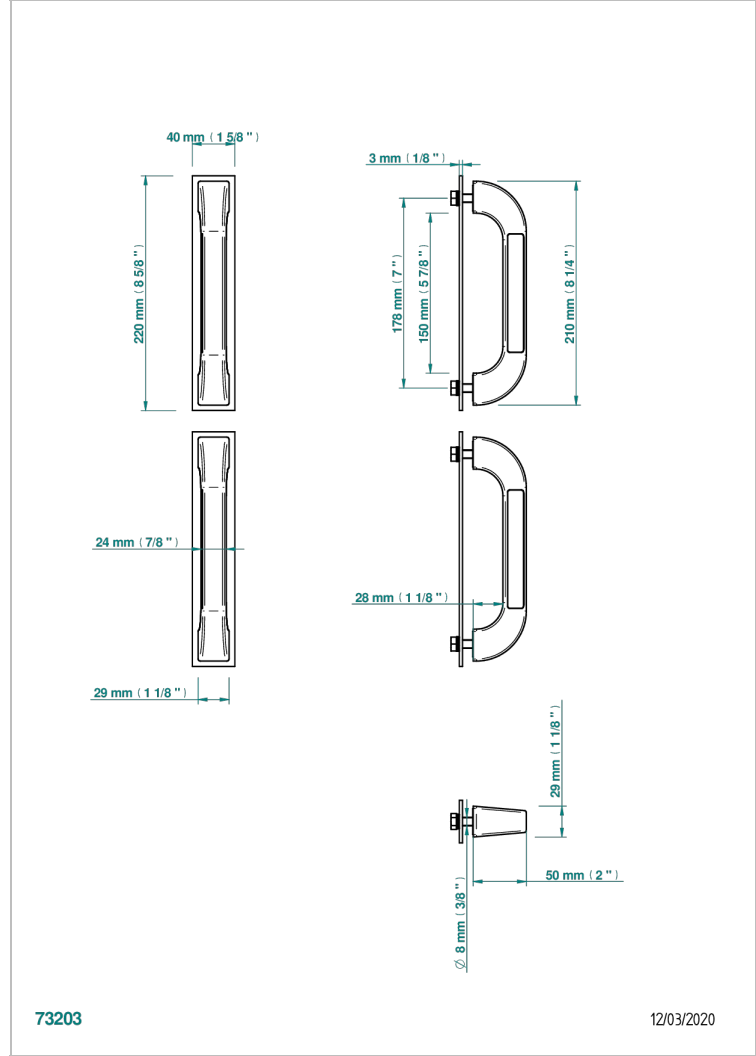

ACCESSORIES

B16-BHGLS3P

Pair of Bath handle, Glasgow black onyx

73203

12/03/2020

CHARACTERISTIC

- Accessories
- Pair of Bath handle, Glasgow black onyx

AVAILABLE FINITIONS

- Black ceram - D30
- Brass color PVD - H49
- Brown bronze color PVD - F33
- Matt brass color PVD - H50
- Matt brown bronze color PVD - F34
- Matt nickel color PVD - H56

- Nickel color PVD - H55
- Polished chrome (color finish) - A02
- Polished gold (color finish) - F01