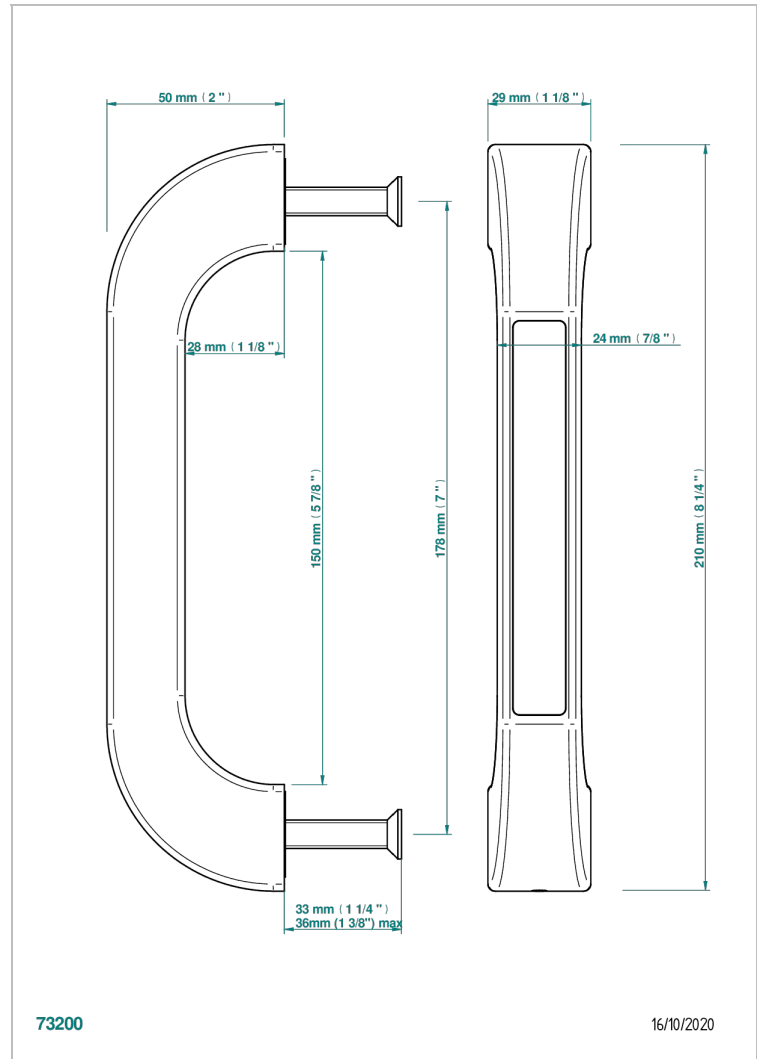

# PULL DOOR HANDLES

B8F-DPGLS6S

Pull door handle (one side), Glasgow Bianco carrara marble

## CHARACTERISTIC

- Pull door handles
- Pull door handle (one side), Glasgow Bianco carrara marble

## AVAILABLE FINITIONS

Black ceram - D30  
Blush PVD - H62  
Brass color PVD - H49  
Brown bronze color PVD - F33  
Gold color PVD - H52  
Graphite PVD - H64

Lacquered light bronze - D01  
Matt Umber PVD - H67  
Matt blush PVD - H60  
Matt brass color PVD - H50  
Matt brown bronze color PVD - F34  
Matt gold - F07