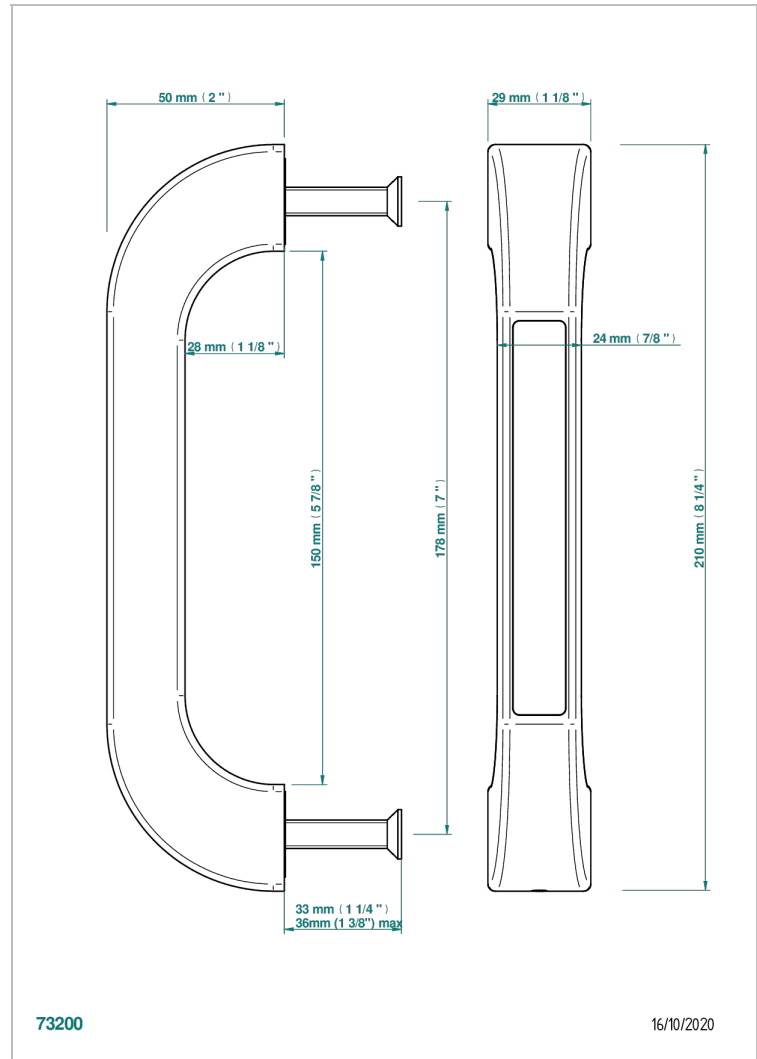

PULL DOOR HANDLES

B8F-DPGLS6S

Pull door handle (one side), Glasgow Bianco carrara marble

CHARACTERISTIC

- Pull door handles
- Pull door handle (one side), Glasgow Bianco carrara marble

AVAILABLE FINITIONS

Black ceram - D30
Blush PVD - H62
Brass color PVD - H49
Brown bronze color PVD - F33
Gold color PVD - H52
Graphite PVD - H64

Lacquered light bronze - D01
Matt Umber PVD - H67
Matt blush PVD - H60
Matt brass color PVD - H50
Matt brown bronze color PVD - F34
Matt gold - F07

Matt gold color PVD - H53
Matt graphite PVD - H65
Matt nickel (color finish) - C01
Matt nickel color PVD - H56
Nickel color PVD - H55
Polished chrome (color finish) - A02