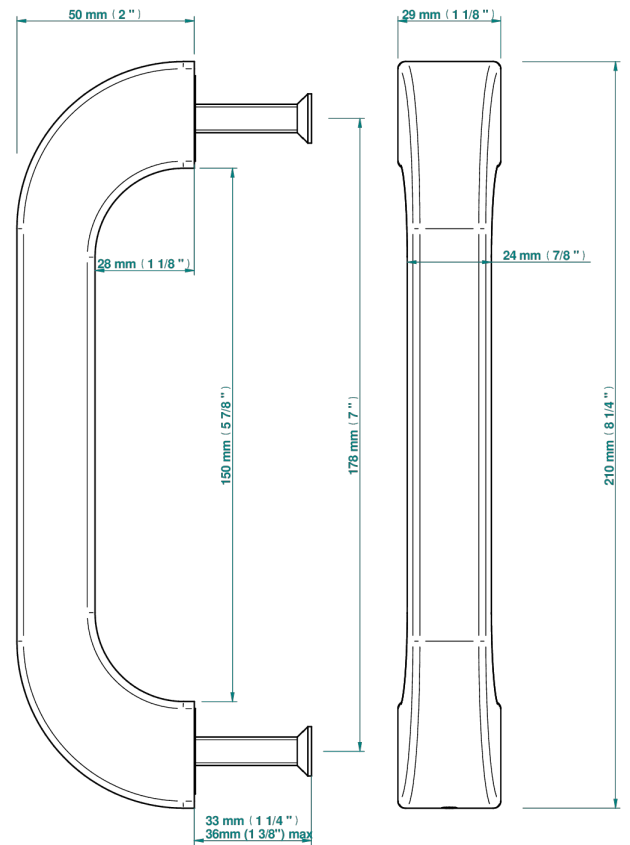

# PULL DOOR HANDLES

B8F-DPGLMS

Pull door handle (one side), Glasgow metal

73199

16/10/2020

## CHARACTERISTIC

- Pull door handles
- Pull door handle (one side), Glasgow metal

## AVAILABLE FINITIONS

Black ceram - D30  
Blush PVD - H62  
Brass color PVD - H49  
Brown bronze color PVD - F33  
Gold color PVD - H52  
Graphite PVD - H64

Lacquered light bronze - D01  
Matt Umber PVD - H67  
Matt blush PVD - H60  
Matt brass color PVD - H50  
Matt brown bronze color PVD - F34  
Matt gold - F07