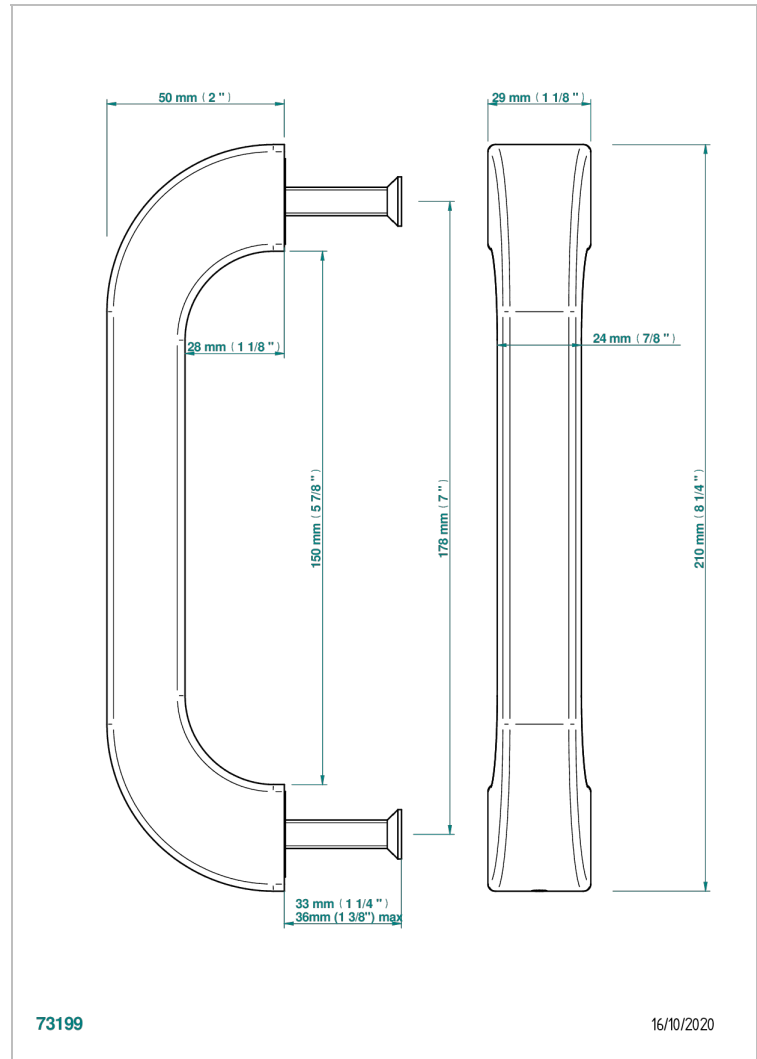

# PULL DOOR HANDLES

B8F-DPGLMS

Pull door handle (one side), Glasgow metal

## CHARACTERISTIC

- Pull door handles
- Pull door handle (one side), Glasgow metal

## AVAILABLE FINITIONS

Black ceram - D30  
Blush PVD - H62  
Brass color PVD - H49  
Brown bronze color PVD - F33  
Gold color PVD - H52  
Graphite PVD - H64

Lacquered light bronze - D01  
Matt Umber PVD - H67  
Matt blush PVD - H60  
Matt brass color PVD - H50  
Matt brown bronze color PVD - F34  
Matt gold - F07