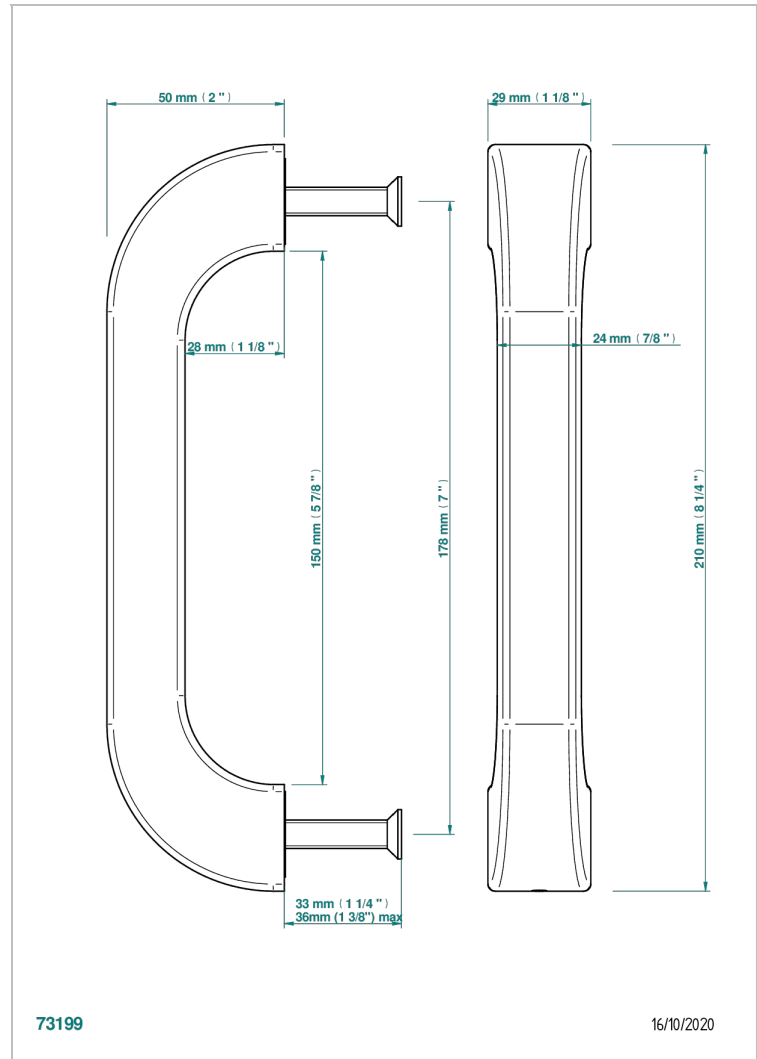

PULL DOOR HANDLES

B8F-DPGLMS

Pull door handle (one side), Glasgow metal

CHARACTERISTIC

- Pull door handles
- Pull door handle (one side), Glasgow metal

AVAILABLE FINITIONS

Black ceram - D30
Blush PVD - H62
Brass color PVD - H49
Brown bronze color PVD - F33
Gold color PVD - H52
Graphite PVD - H64

Lacquered light bronze - D01
Matt Umber PVD - H67
Matt blush PVD - H60
Matt brass color PVD - H50
Matt brown bronze color PVD - F34
Matt gold - F07

Matt gold color PVD - H53
Matt graphite PVD - H65
Matt nickel (color finish) - C01
Matt nickel color PVD - H56
Nickel color PVD - H55
Polished chrome (color finish) - A02