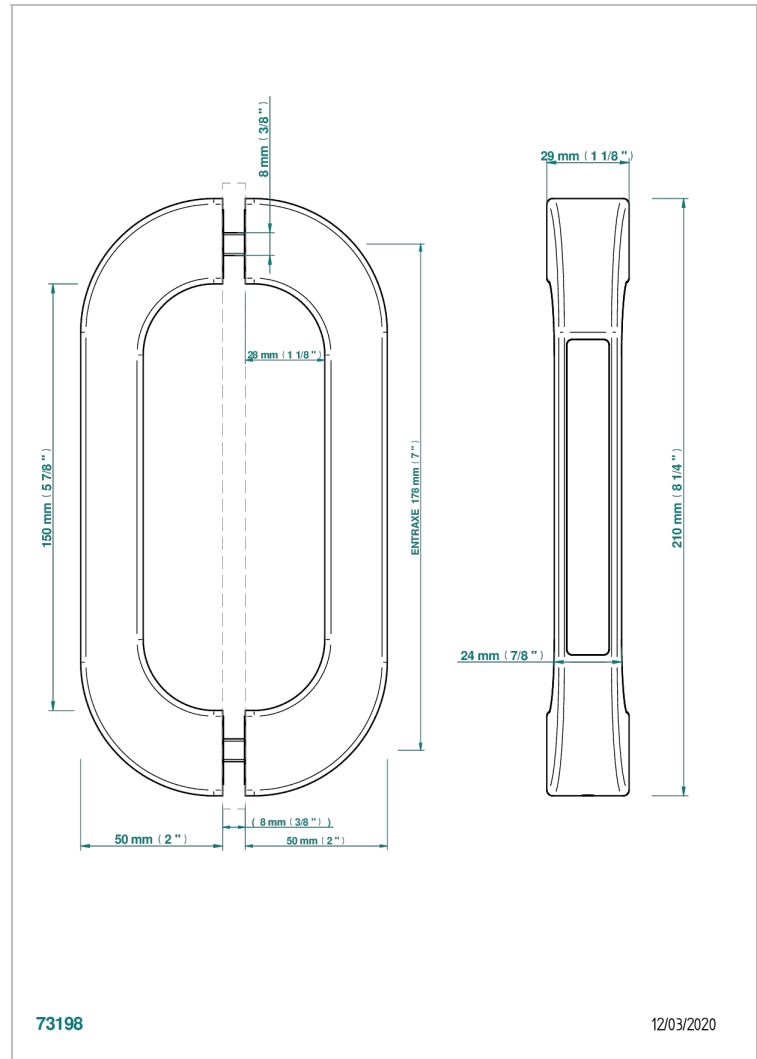

PULL DOOR HANDLES

B8F-DPGLS6P

Pair of Pull door handle, Glasgow Bianco carrara marble

CHARACTERISTIC

- Pull door handles
- Pair of Pull door handle, Glasgow Bianco carrara marble

AVAILABLE FINITIONS

Black ceram - D30
Blush PVD - H62
Brass color PVD - H49
Brown bronze color PVD - F33
Gold color PVD - H52
Graphite PVD - H64

Lacquered light bronze - D01
Matt Umber PVD - H67
Matt blush PVD - H60
Matt brass color PVD - H50
Matt brown bronze color PVD - F34
Matt gold - F07

Matt gold color PVD - H53
Matt graphite PVD - H65
Matt nickel (color finish) - C01
Matt nickel color PVD - H56
Nickel color PVD - H55
Polished chrome (color finish) - A02