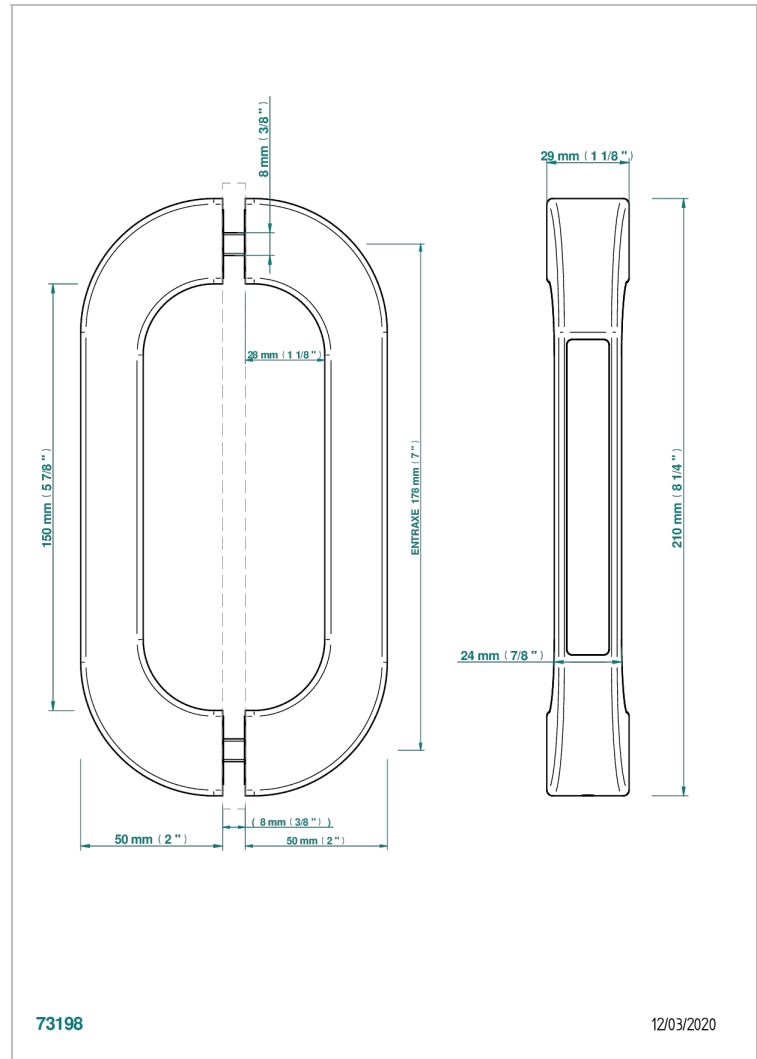

# PULL DOOR HANDLES

B8F-DPGLS6P

Pair of Pull door handle, Glasgow Bianco carrara marble

## 特色

- Pull door handles
- Pair of Pull door handle, Glasgow Bianco carrara marble