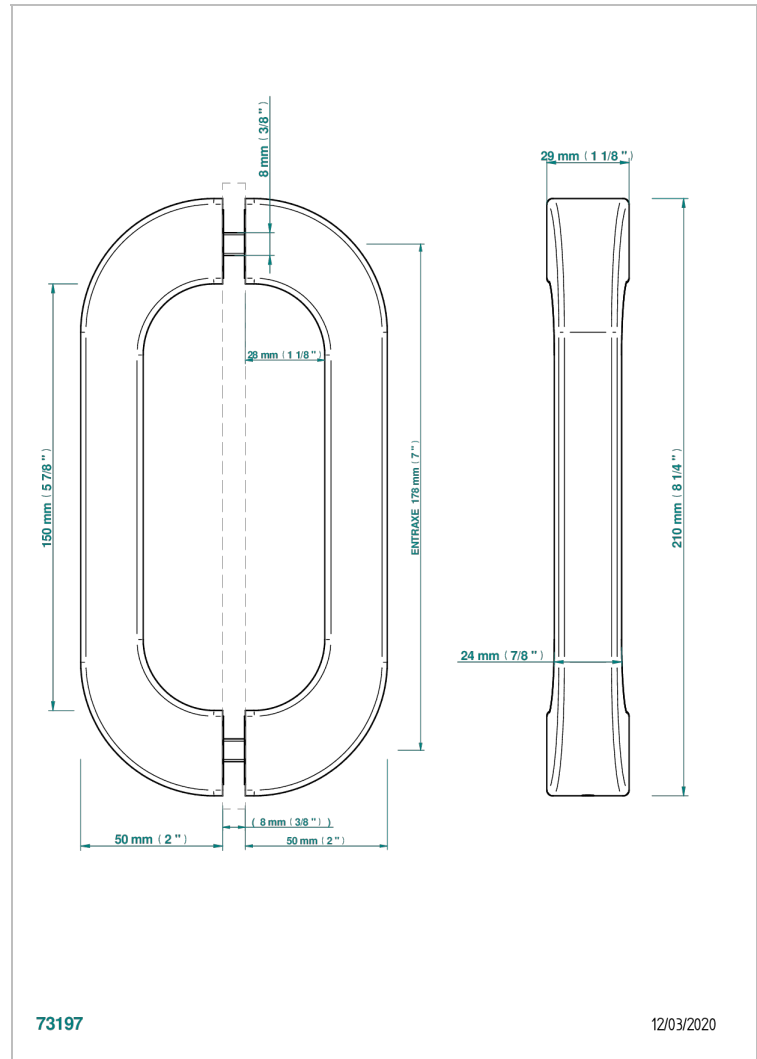

# PULL DOOR HANDLES

B8F-DPGLMP

Pair of Pull door handle, Glasgow metal

## CHARACTERISTIC

- Pull door handles
- Pair of Pull door handle, Glasgow metal