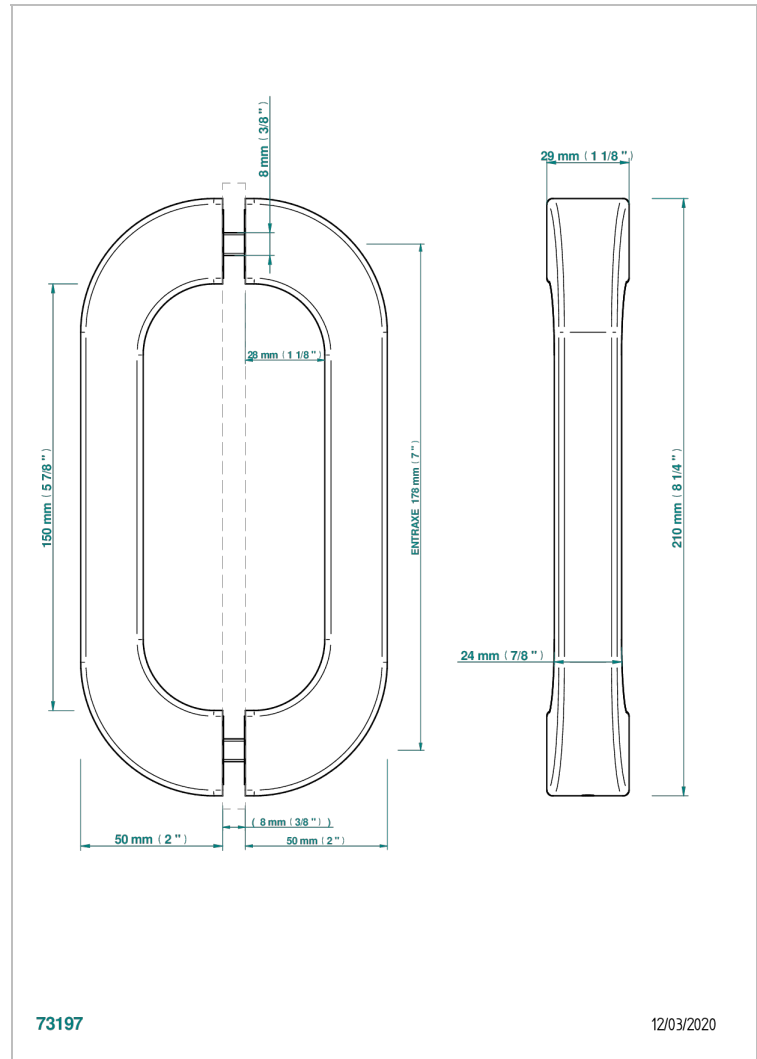

PULL DOOR HANDLES

B8F-DPGLMP

Pair of Pull door handle, Glasgow metal

CHARACTERISTIC

- Pull door handles
- Pair of Pull door handle, Glasgow metal

AVAILABLE FINITIONS

Black ceram - D30
Blush PVD - H62
Brass color PVD - H49
Brown bronze color PVD - F33
Gold color PVD - H52
Graphite PVD - H64