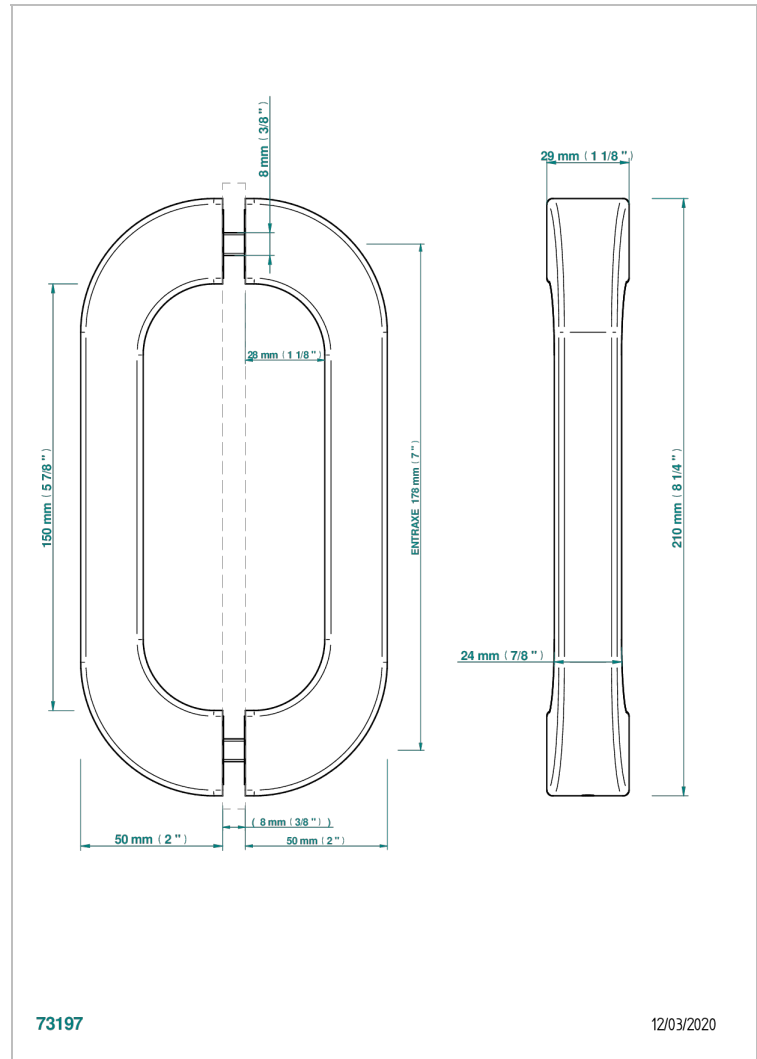

PULL DOOR HANDLES

B8F-DPGLMP

Paar Stangentürgriff, Glasgow Metall

THG[®]
PARIS

EIGENSCHAFTEN

- Pull door handles
- Paar Stangentürgriff, Glasgow Metall

VERFÜGBARE OBERFLÄCHEN

Blassgold - F30
Blassgold matt unlackiert - F31
Bronze hell - D01
Chrom - A02
Gold - F01
Gold matt - F07

Mattschwarz keramik - D30
Nickel matt - C01
Pvd blush - H62
Pvd blush matt - H60
Pvd bronze braun - F33
Pvd bronze braun matt - F34

Pvd gold - H52
Pvd gold matt - H53
Pvd graphite - H64
Pvd graphite matt - H65
Pvd messing - H49
Pvd messing matt - H50

Pvd nickel - H55
Pvd nickel matt - H56
Pvd umber - H66
Pvd umber matt - H67
Silbernickel - B01