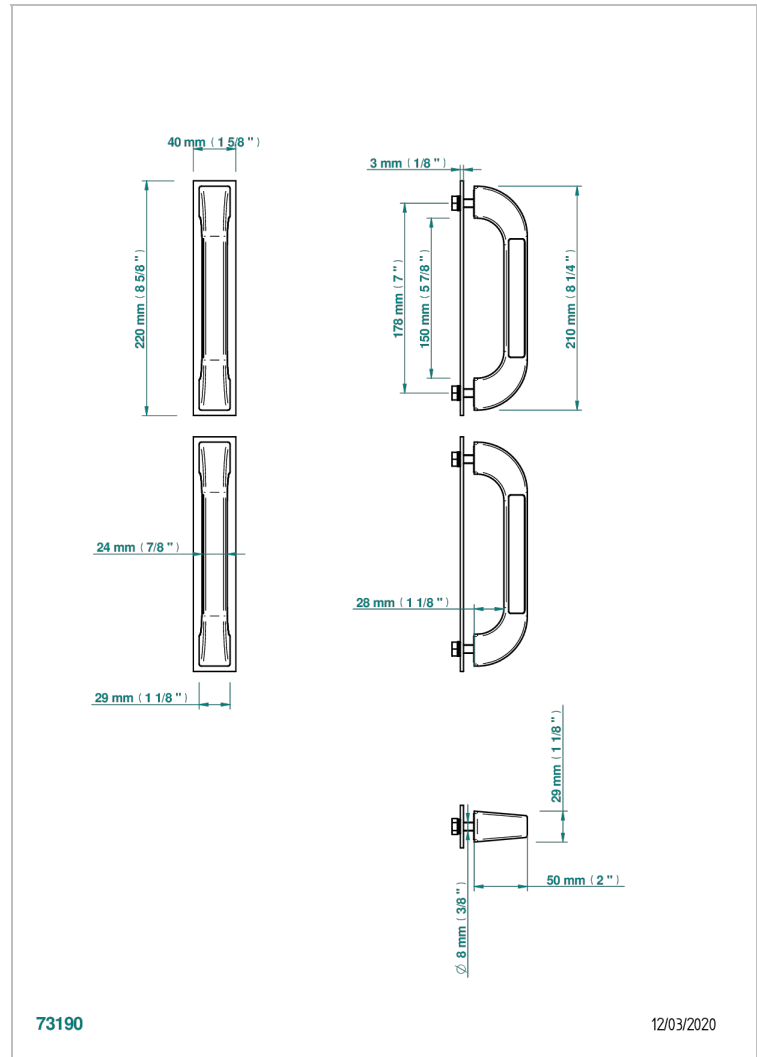

ACCESSORIES

B16-BHGLS6P

Pair of Bath handle, Glasgow Bianco carrara marble

73190

12/03/2020

CHARACTERISTIC

- Accessories
- Pair of Bath handle, Glasgow Bianco carrara marble

AVAILABLE FINITIONS

Black ceram - D30
Brass color PVD - H49
Brown bronze color PVD - F33
Matt brass color PVD - H50
Matt brown bronze color PVD - F34
Matt nickel color PVD - H56

Nickel color PVD - H55
Polished chrome (color finish) - A02
Polished gold (color finish) - F01