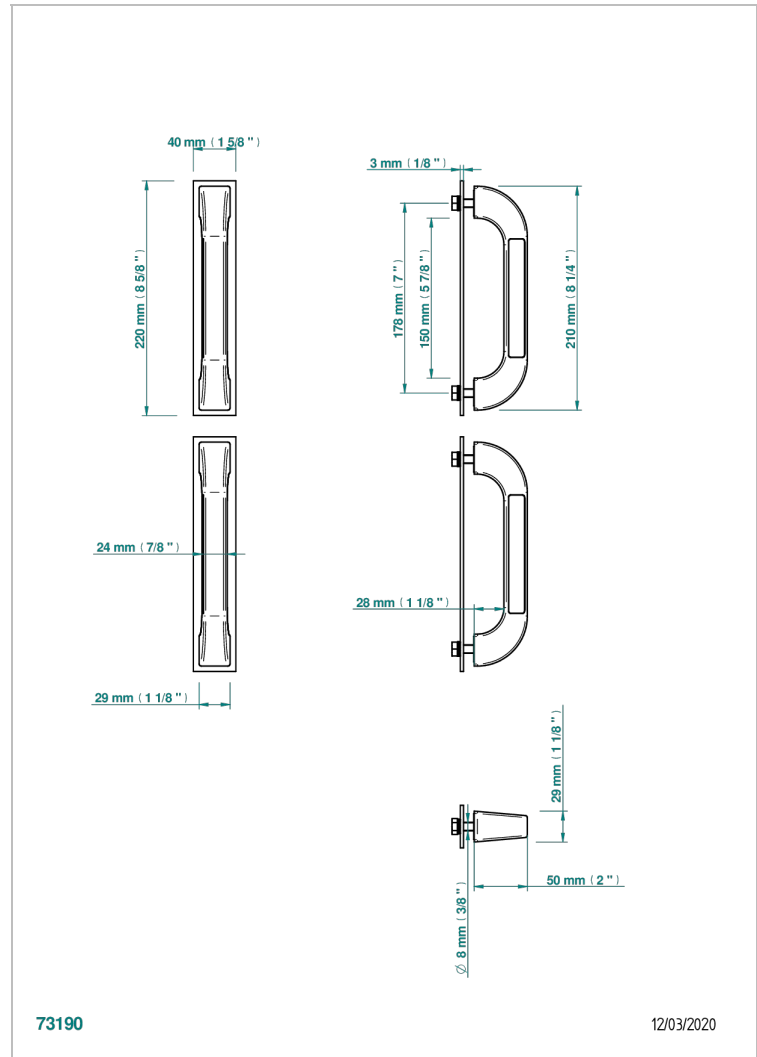

ACCESSORIES

B16-BHGLS6P

Pair of Bath handle, Glasgow Bianco carrara marble

CHARACTERISTIC

- Accessories
- Pair of Bath handle, Glasgow Bianco carrara marble

AVAILABLE FINITIONS

Black ceram - D30
Brass color PVD - H49
Brown bronze color PVD - F33
Matt brass color PVD - H50
Matt brown bronze color PVD - F34
Matt nickel color PVD - H56

Nickel color PVD - H55
Polished chrome (color finish) - A02
Polished gold (color finish) - F01