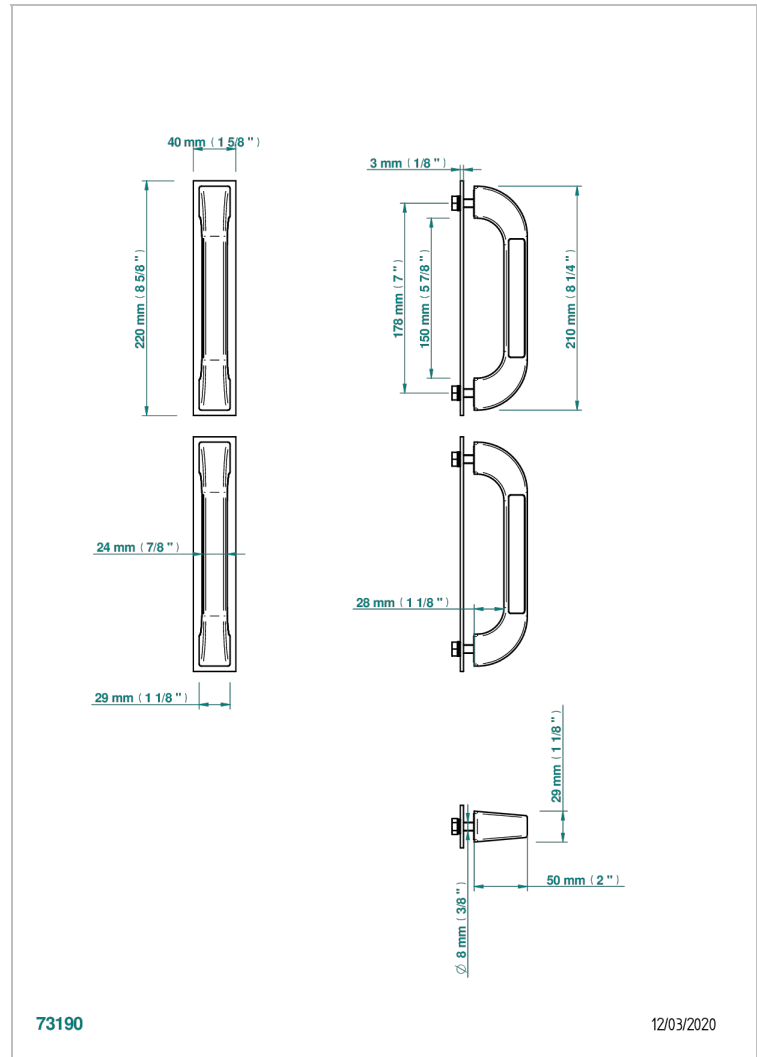

ACCESSOIRES

B16-BHGLS6P

Paar Badgriff, Glasgow Bianco carrara

THG[®]
PARIS

EIGENSCHAFTEN

- Accessoires
- Paar Badgriff, Glasgow Bianco carrara

VERFÜGBARE OBERFLÄCHEN

Chrom - A02
Gold - F01
Mattschwarz keramik - D30
Pvd bronze braun - F33
Pvd bronze braun matt - F34
Pvd messing - H49

Pvd messing matt - H50
Pvd nickel - H55
Pvd nickel matt - H56