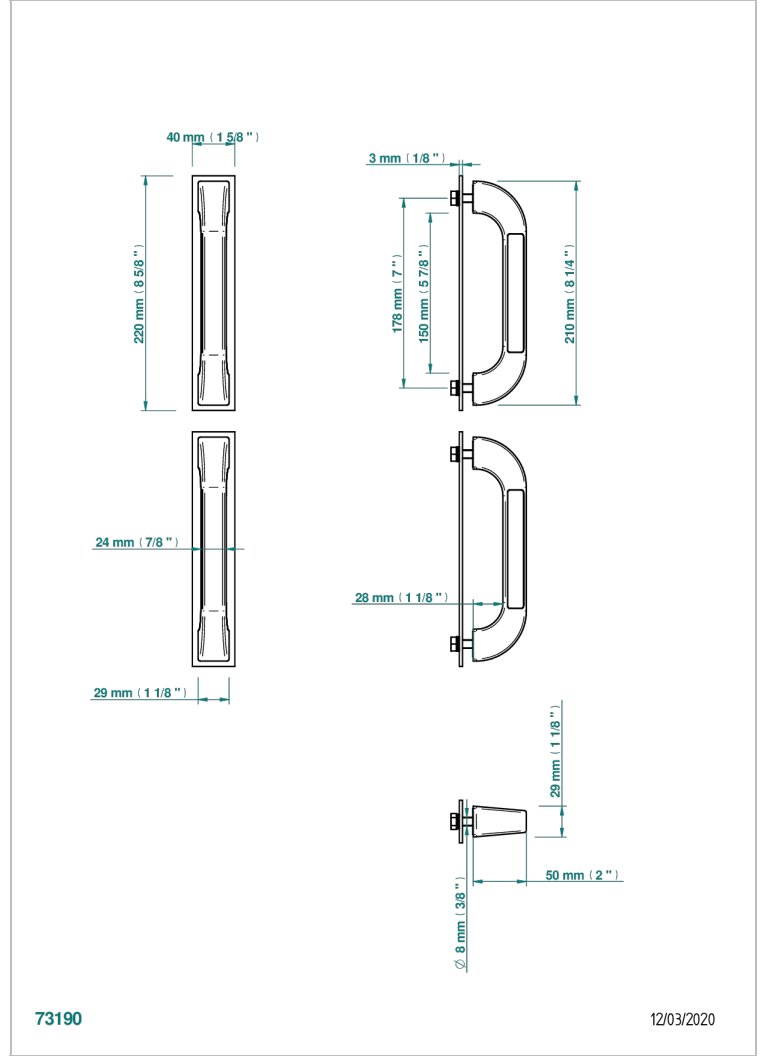

ACCESSORIES

B16-BHGLS6P

Pair of Bath handle, Glasgow Bianco carrara marble

特色

- Accessories
- Pair of Bath handle, Glasgow Bianco carrara marble

可选饰面

Black ceram - D30
PVD哑光棕铜 - F34
PVD哑光铜 - H50
PVD哑光镍 - H56
PVD抛光铜 - H49
PVD棕铜 - F33

PVD镍 - H55
抛光金 (24K金) - F01
抛光铬 - A02