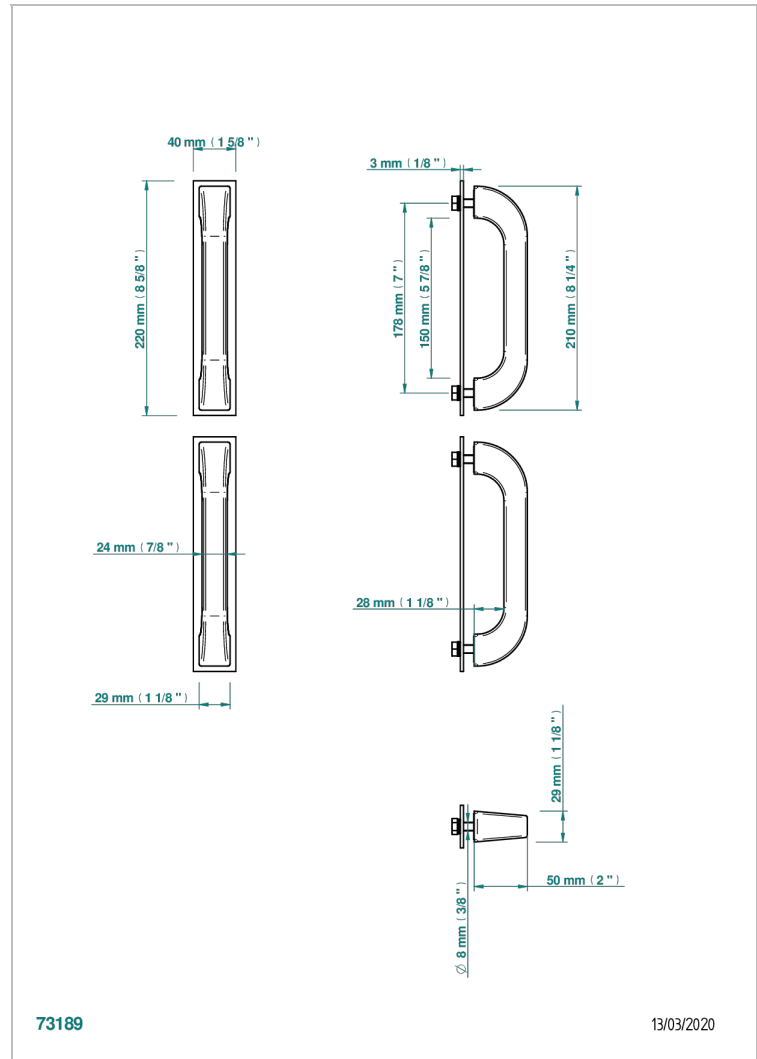

ACCESSORIES

B16-BHGLMP

Pair of Bath handle, Glasgow metal

73189

13/03/2020

CHARACTERISTIC

- Accessories
- Pair of Bath handle, Glasgow metal

AVAILABLE FINITIONS

Black ceram - D30
Brass color PVD - H49
Brown bronze color PVD - F33
Chrome polished - A02
Gold polished - F01
Matt brass color PVD - H50

Matt brown bronze color PVD - F34
Matt nickel color PVD - H56
Nickel color PVD - H55