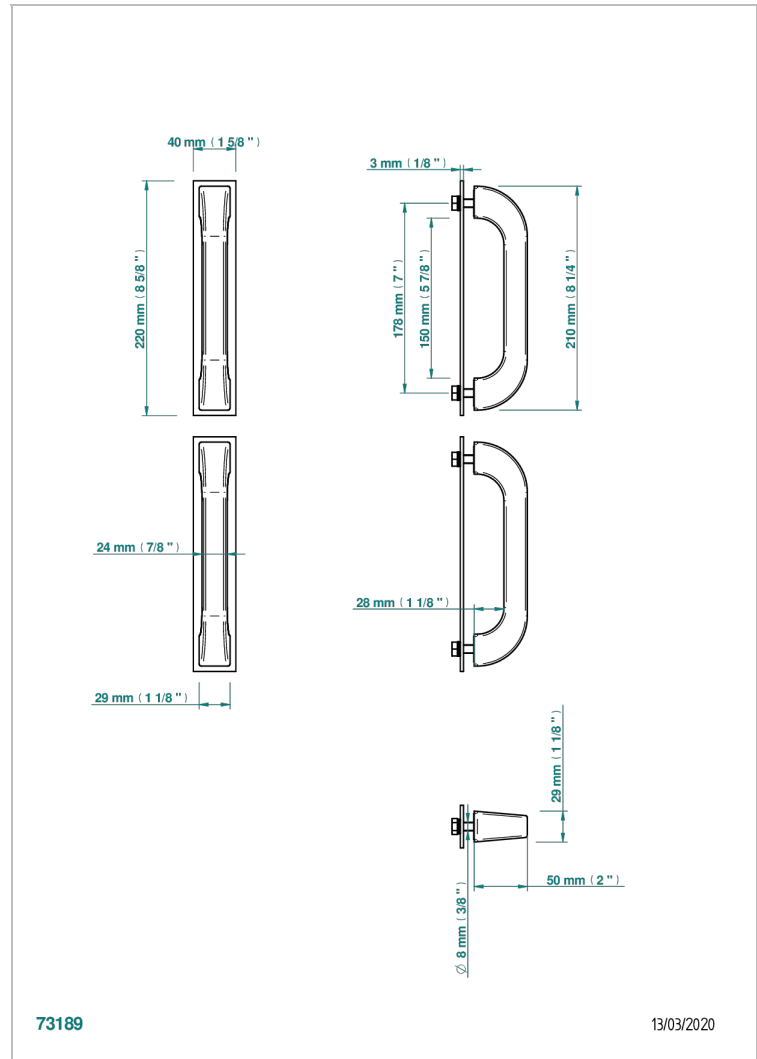

ACCESSORIES

B16-BHGLMP

Pair of Bath handle, Glasgow metal

73189

13/03/2020

CHARACTERISTIC

- Accessories
- Pair of Bath handle, Glasgow metal

AVAILABLE FINITIONS

Black ceram - D30
Brass color PVD - H49
Brown bronze color PVD - F33
Matt brass color PVD - H50
Matt brown bronze color PVD - F34
Matt nickel color PVD - H56

Nickel color PVD - H55
Polished chrome (color finish) - A02
Polished gold (color finish) - F01