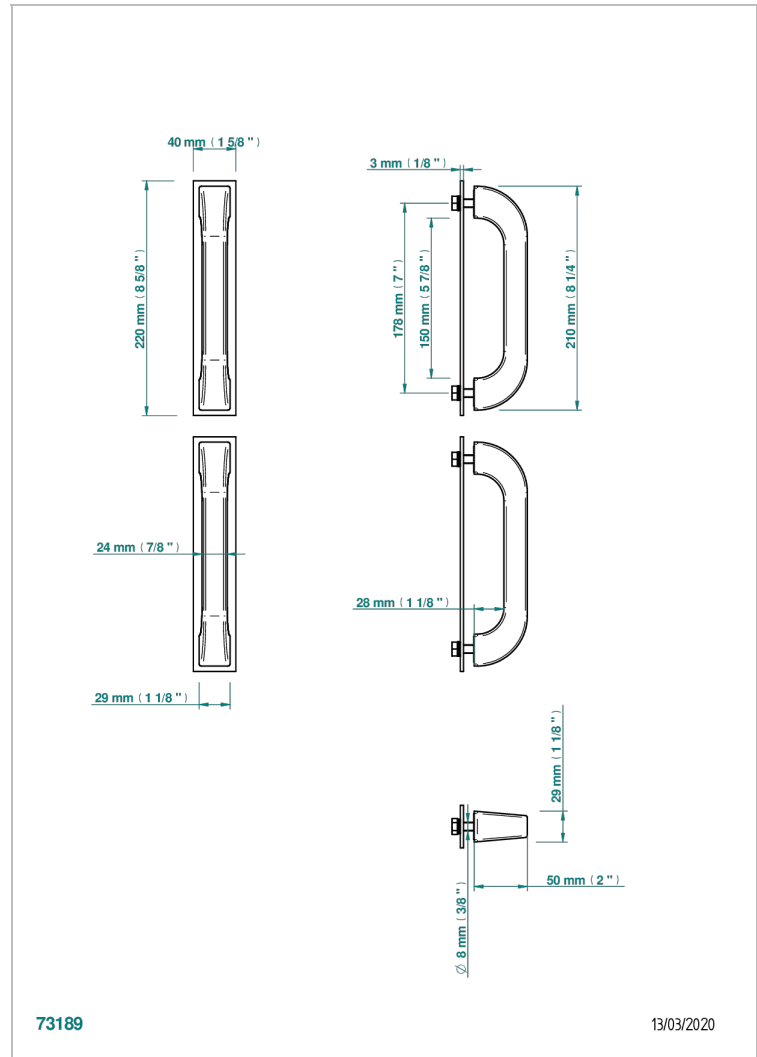

ACCESSORIES

B16-BHGLMP

Pair of Bath handle, Glasgow metal

CHARACTERISTIC

- Accessories
- Pair of Bath handle, Glasgow metal

AVAILABLE FINITIONS

Black ceram - D30
Brass color PVD - H49
Brown bronze color PVD - F33
Matt brass color PVD - H50
Matt brown bronze color PVD - F34
Matt nickel color PVD - H56

Nickel color PVD - H55
Polished chrome (color finish) - A02
Polished gold (color finish) - F01