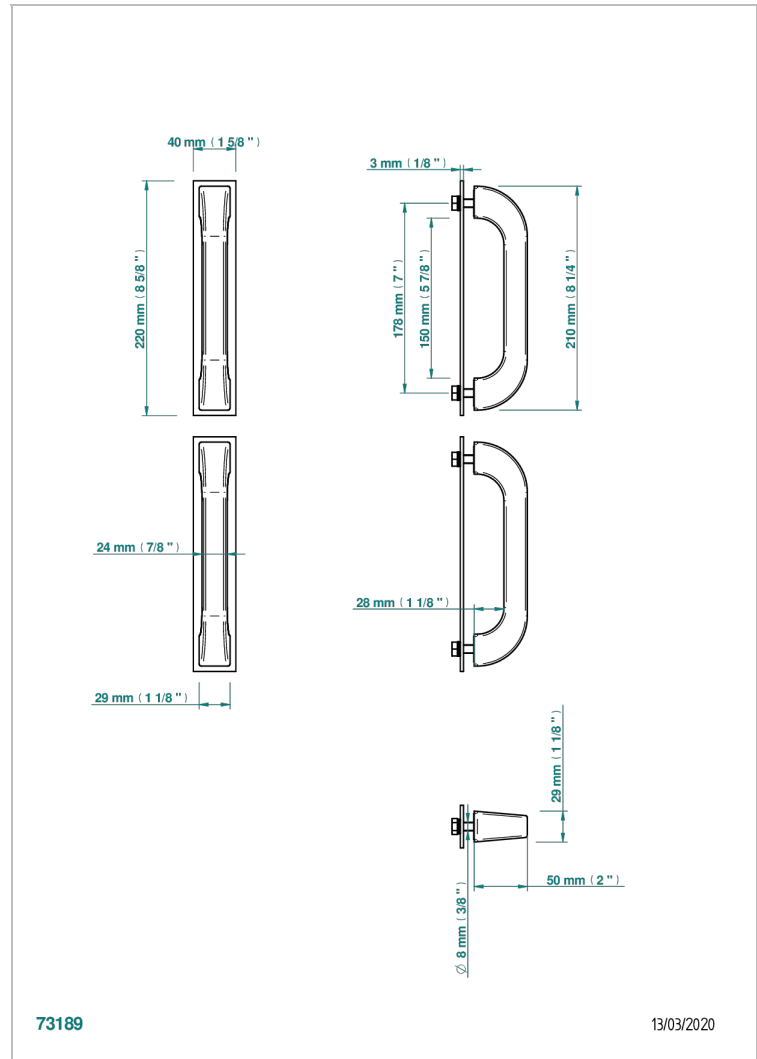

ACCESSORIES

B16-BHGLMP

Pair of Bath handle, Glasgow metal

CHARACTERISTIC

- Accessories
- Pair of Bath handle, Glasgow metal

AVAILABLE FINITIONS

Black ceram - D30
Brass color PVD - H49
Brown bronze color PVD - F33
Matt brass color PVD - H50
Matt brown bronze color PVD - F34
Matt nickel color PVD - H56

Nickel color PVD - H55
Polished chrome (color finish) - A02
Polished gold (color finish) - F01