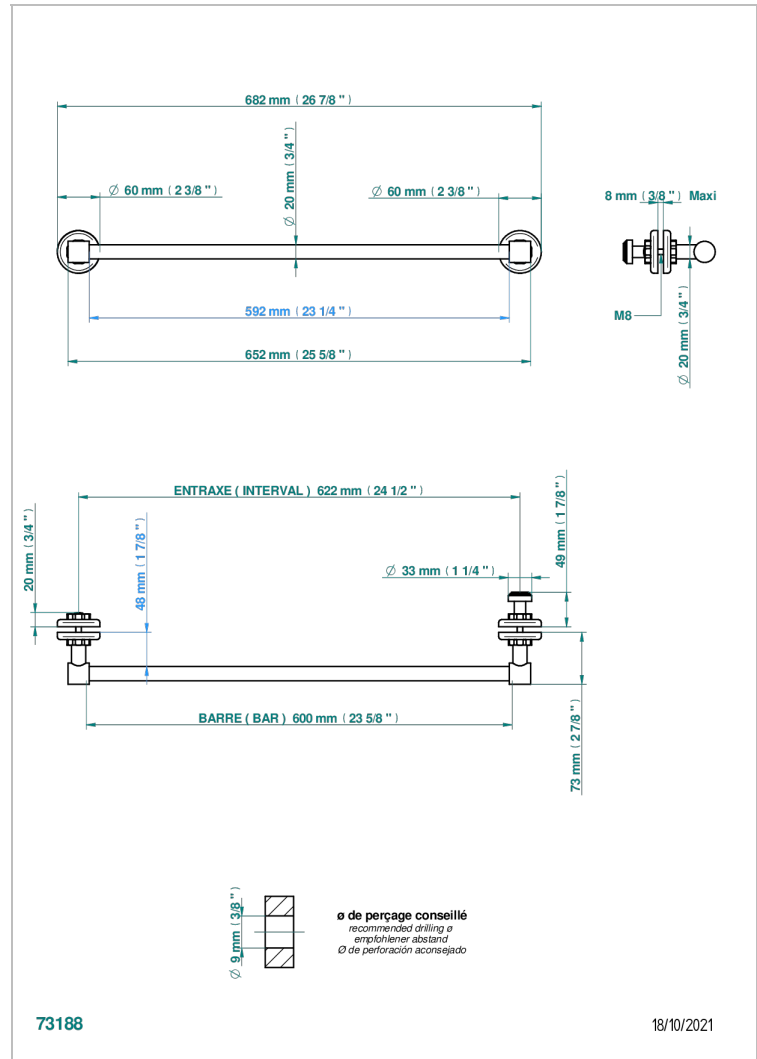

CLUB SAINT-GERMAIN CON MANETAS

G7J-514V2

THG[®]
PARIS

Towel rail with one rail for glass door with knob on side and escutcheon the other side

CARACTERÍSTICAS

- Club Saint-Germain con manetas
- Towel rail with one rail for glass door with knob on side and escutcheon the other side