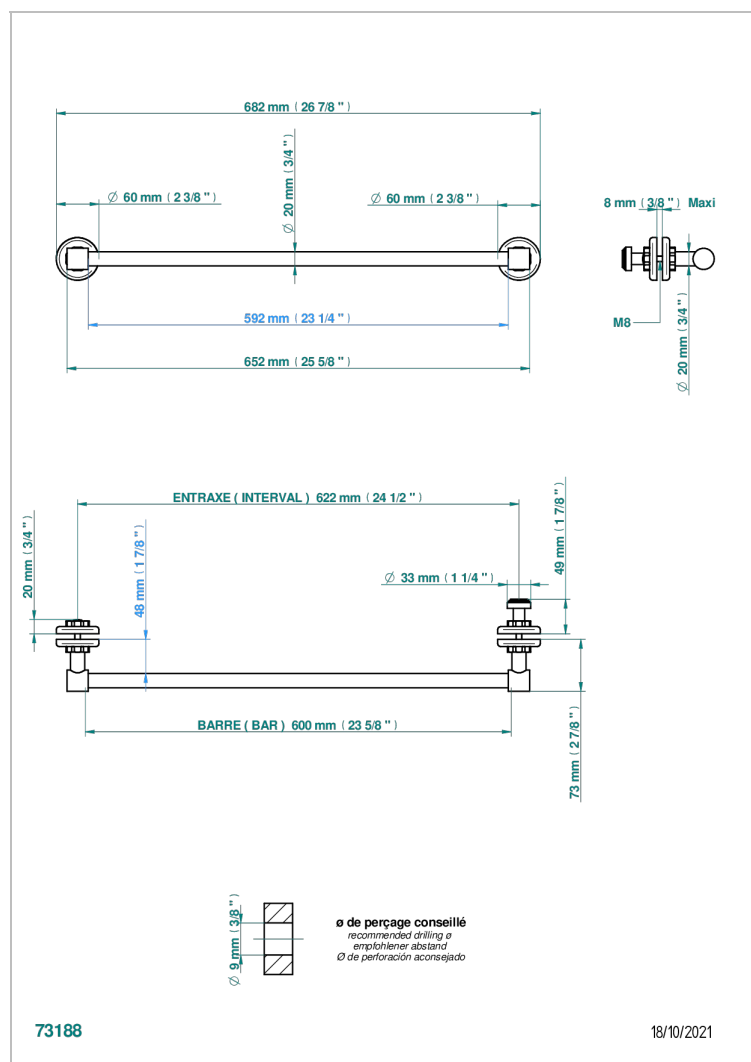

CLUB SAINT-GERMAIN WITH LEVER HANDLES

G7J-514V2

Towel rail with one rail for glass door with knob on side and escutcheon the other side

CHARACTERISTIC

- Club Saint-Germain with lever handles
- Towel rail with one rail for glass door with knob on side and escutcheon the other side